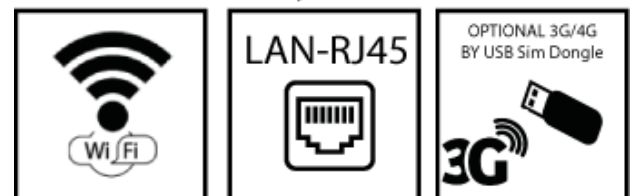

Internet access by:

Next pages: technical specs and drawing

All rights reserved. Changes to specifications and descriptions may be made at any time without prior notice.