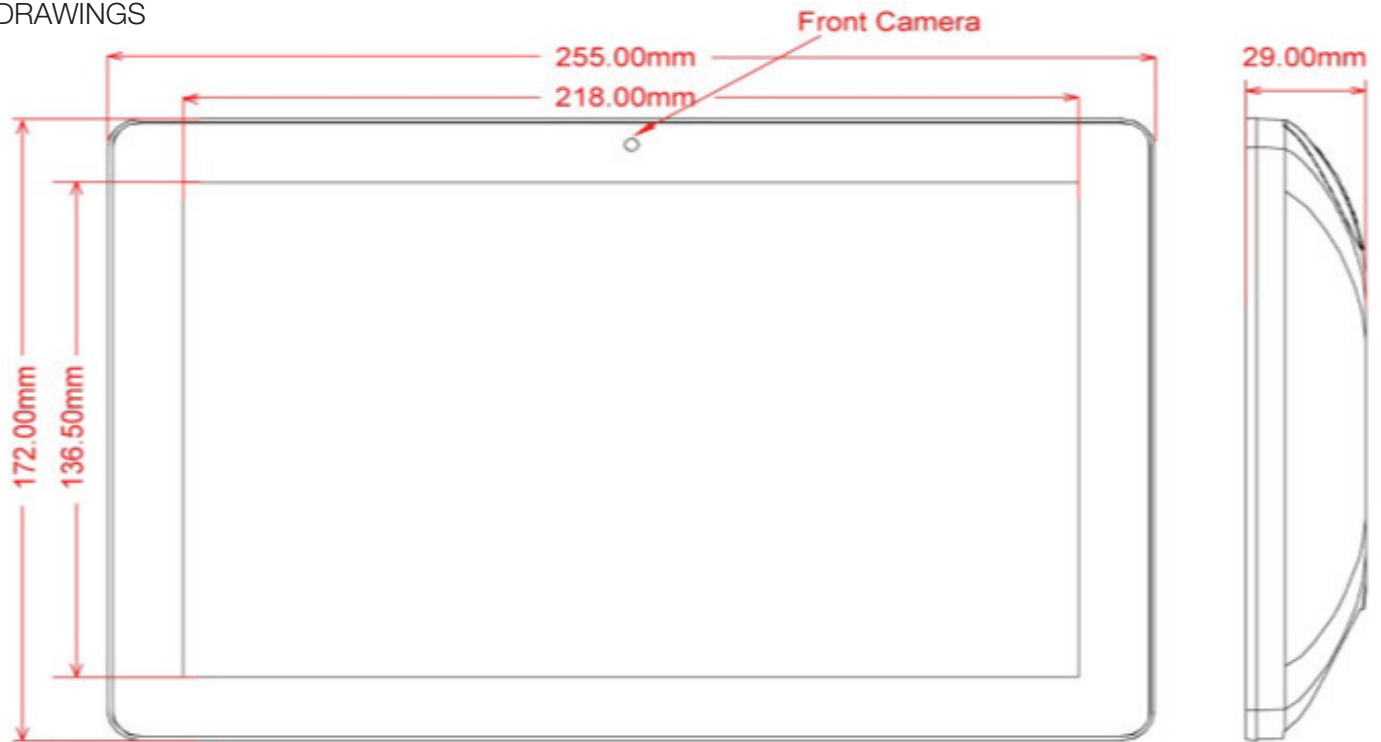

Next pages: technical specs and drawing

PRODUCT SHEET

Android Display

10.1inch Android Non Touch Display - OS5.1 / 6.0 / 8.1 - RK3288

ArtNr: EL-1022AIO-BAT

SPECIFICATIONS:

System	CPU	Quad core cortex A17,1.8G,RK3288
	RAM	2GB
	Internal memory	16GB
	Operation system	Android 5.1 / 6.0 / 8.1
	Touch screen	Non Touch
Display	Panel	10.1"LCD IPS panel
	Resolution	1280*800
	Active area	216.96(H)x135.6mm(V)
	Display mode	Normally black ,IPS
	Viewing angle	85/85/85/85(L/R/U/D)
	Contrast ratio	800
	Luminance	250cd/m2
	Aspect Ratio	,16:10
Network	WiFi	802.11b/g/n
	Ethernet	100M/1000M ethernet
	Buletooth	Bluetooth 4.0
Interface	Card slot	SD card
	USB	USB Host
	USB	Serial port
	Micro USB	Micro USB OTG
	HDMI	HDMI output
	RJ45 with POE	RJ45
	POE	IEEE802.3at
	Power jack	DC power input
	Earphone	3.5mm earphone +micphone
Media play	Video format	MPEG-1,MPEG-2,MPEG-4,H.263,H.264,VC1,RV etc.,support up to 4K
	Audio format	MP3/WMA/AAC etc.
	Photo	jpeg
Other	Battery	5000mah/3.7V(Optional)
	VESA	75x75mm
	Speaker	2*1.5W
	Camera	2.0M/P,Front camera
	MIC	Built-in MIC
	Language	Multi-language
Accessories	Adapter	Adapter,12V/1.5A
	User manual	yes

Unit (Without packaging)			Giftbox (With Packaging)			Carton 5pcs/CTN		
L	W	H	L	W	H	L	W	H
255mm	172mm	29mm	398mm	68mm	223mm	416mm	358mm	243mm
Net(kg)	0.89kg		Net(kg)	1.4kg		Net		
						G.W		

Next page Drawing

PRODUCT SHEET

Android Display

10.1inch Android Non Touch Display - OS5.1 / 6.0 / 8.1 - RK3288

ArtNr: EL-1022AIO-BAT

DRAWINGS

All rights reserved. Changes to specifications and descriptions may be made at any time without prior notice.