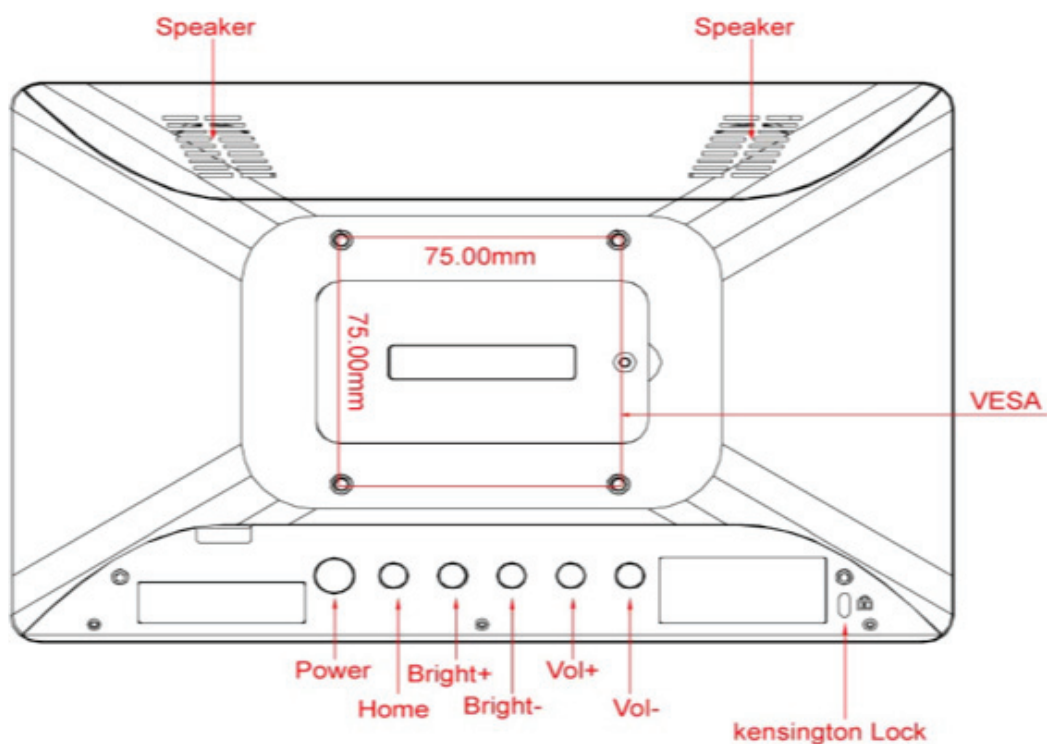

Next pages: technical specs and drawing

PRODUCT SHEET

Android Display

10.1inch Android Non Touch Display - OS5.1 / 6.0 / 8.1 - RK3288

ArtNr: EL-1022AIO-BAT

SPECIFICATIONS:

System	CPU	Quad core cortex A17,1.8G,RK3288
	RAM	2GB
	Internal memory	16GB
	Operation system	Android 5.1 / 6.0 / 8.1
	Touch screen	Non Touch
Display	Panel	10.1"LCD IPS panel
	Resolution	1280*800
	Active area	216.96(H)x135.6mm(V)
	Display mode	Normally black ,IPS
	Viewing angle	85/85/85/85(L/R/U/D)
	Contrast ratio	800
	Luminance	250cd/m2
	Aspect Ratio	,16:10
Network	WiFi	802.11b/g/n
	Ethernet	100M/1000M ethernet
	Buletooth	Bluetooth 4.0
Interface	Card slot	SD card
	USB	USB Host
	USB	Serial port
	Micro USB	Micro USB OTG
	HDMI	HDMI output
	RJ45 with POE	RJ45
	POE	IEEE802.3at
	Power jack	DC power input
	Earphone	3.5mm earphone +micphone
Media play	Video format	MPEG-1,MPEG-2,MPEG-4,H.263,H.264,VC1,RV etc.,support up to 4K
	Audio format	MP3/WMA/AAC etc.
	Photo	jpeg
Other	Battery	5000mah/3.7V(Optional)
	VESA	75x75mm
	Speaker	2*1.5W
	Camera	2.0M/P,Front camera
	MIC	Built-in MIC
	Language	Multi-language
Accessories	Adapter	Adapter,12V/1.5A
	User manual	yes

Unit (Without packaging)			Giftbox (With Packaging)			Carton 5pcs/CTN		
L	W	H	L	W	H	L	W	H
255mm	172mm	29mm	398mm	68mm	223mm	416mm	358mm	243mm
Net(kg)	0.89kg		Net(kg)	1.4kg		Net		
						G.W		

Next page Drawing

PRODUCT SHEET

Android Display

10.1inch Android Non Touch Display - OS5.1 / 6.0 / 8.1 - RK3288

ArtNr: EL-1022AIO-BAT

DRAWINGS

All rights reserved. Changes to specifications and descriptions may be made at any time without prior notice.