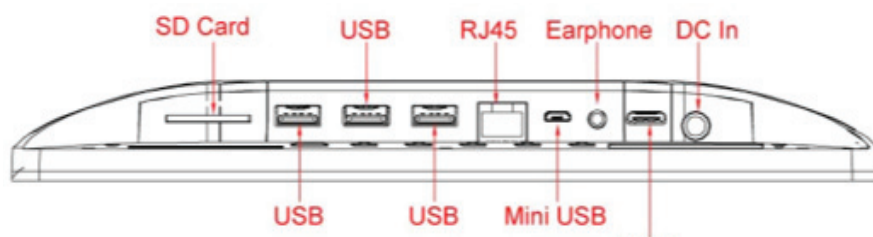

PRODUCT SHEET

Android Display

10.1inch Android Non Touch Display - OS5.1 / 6.0 / 8.1 - RK3288

ArtNr: EL-1022AIO-BAT

DRAWINGS

All rights reserved. Changes to specifications and descriptions may be made at any time without prior notice.