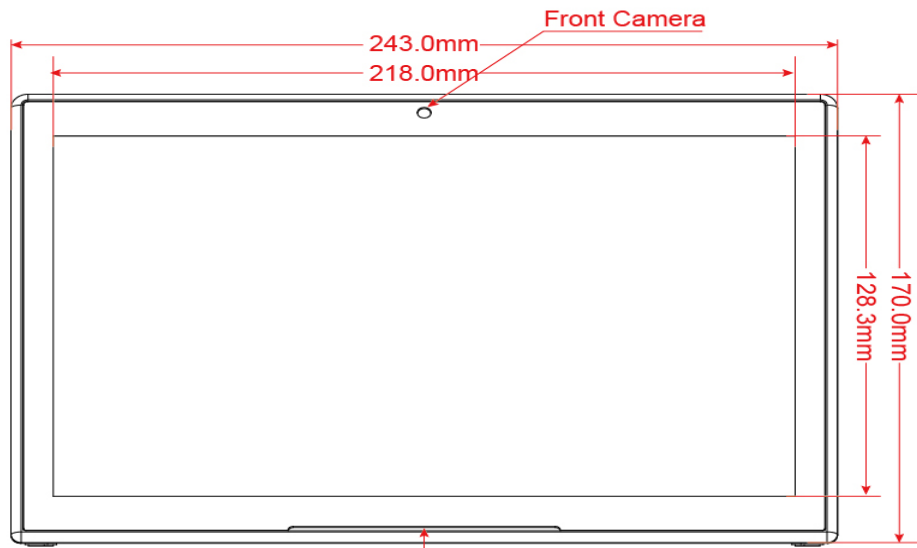

Next pages: technical specs and drawing

PRODUCT SHEET  
 10,1inch Android Touch Display - 6.0  
 ArtNr: EL-1018AIO-T-BAT

Android Counter Model

SPECIFICATIONS:

<b>System</b>	CPU	Quad core cortex A7,1.3G
	RAM	1GB
	Internal memory	8GB
	Operation system	Android 6.0
	Touch screen	5-Point capacitive touch
<b>Display</b>	Panel	10.1"LCD IPS panel
	Resolution	1280*800
	Contrast ratio	800
	Luminance	250cd/m2
	Aspect Ratio	,16:10
<b>Network</b>	WiFi	802.11b/g/n
	Ethernet	Optional, RJ45 convert box(Ext)
	Buletooth	Bluetooth 4.0
<b>Interface</b>	Card slot	TF,Support up to 32GB
	Micro USB	Micro USB OTG
	USB	USB Host
	HDMI	HDMI output
	Power jack	DC power input
	Earphone	3.5mm earphone
	Serial port	4P-2.0mm, serial port
	RJ45	4P-2.0mm connect to RJ45 box
<b>Media play</b>	Video format	MPEG-1,MPEG-2,MPEG-4,H.263,H.264,VC1,RV etc.,support up to 1080p
	Audio format	MP3/WMA/AAC etc.
	Photo	jpeg
<b>Other</b>	Battery	4500mah/3.7V, ~ working 2 hours
	Micphone	yes
	Speaker	2*1W
	Camera	2.0M/P,Front camera
	Language	Multi-language
	Working temp	0--40degree
	Certificates	CE/FCC/ROHS
	Color	White/Black
<b>Accessories</b>	Adapter	Adapter,5V/2A
	User manual	yes

Product Measurement, mm								
Unit (without packaging)			Giftbox (With Packaging) <b>1pc</b>			Carton <b>20 pc/ctn</b>		
L	W	H	L	W	H	L	W	H
243 mm	11.7 mm	170 mm	288 mm	206 mm	119 mm	615 mm	303 mm	437mm
Net(kg) 0.62			Net(kg)			Net(kg)		

G.W.

Next page Drawing

PRODUCT SHEET  
10,1inch Android Touch Display - 6.0  
ArtNr: EL-1018AIO-T-BAT

Android Counter Model

DRAWINGS

Speaker