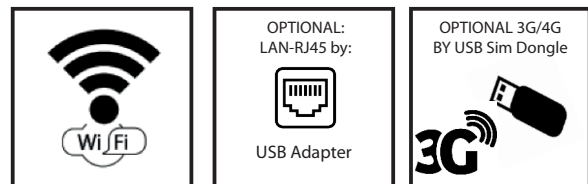

### MAIN FEATURES:

- AutoStart by plug in power-adapter
- 10.1" LCD panel 1280x800 pixels IPS
- 5- points Capacitive Touchscreen
- Internal HD videoplayer 1080P
- Rooted Android 6.0 / RK 3128
- Internet access by WIFI (opt. LAN / 3G)
- Internal Speakers 2x1 W
- 3.5mm Jack output
- Thin housing, counter model
- Power adapter with 3meter cable
- Usage up to 14 hours per day
- Front Camera 2.0 mp

### MAIN PURPOSE:

- Digital Signage Display
- Advertisement Display
- Built-in ShopDisplays
- Kiosk Display
- CounterDisplay

### Internet access by: