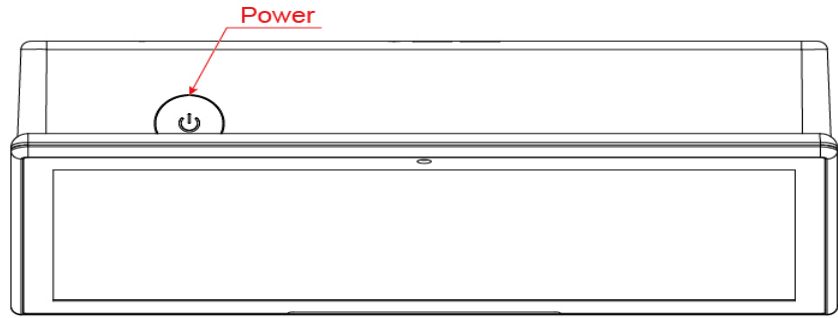

PRODUCT SHEET
10,1inch Android Touch Display - 6.0
ArtNr: EL-1018AIO-T-BAT

Android Counter Model

DRAWINGS