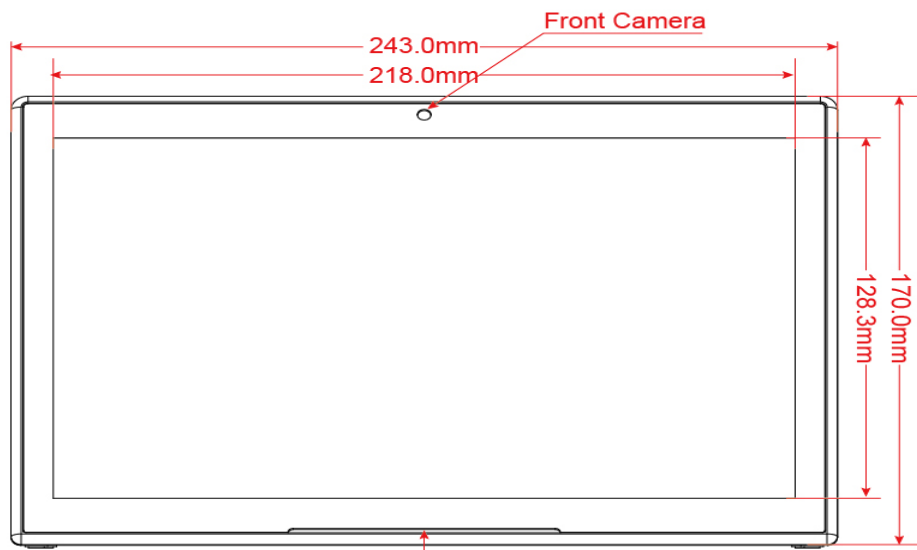

Next pages: technical specs and drawing

PRODUCT SHEET

Android Counter Model

10.1inch Android Touch Display - OS6.0 - RK3128

ArtNr: EL-1008AIO-T-CD

SPECIFICATIONS:

System	CPU	Quad core cortex A7,1.3G
	RAM	1GB
	Internal memory	8GB
	Operation system	Android 6.0
	Touch screen	5-Point capacitive touch
Display	Panel	10.1"LCD IPS panel
	Resolution	1280*800
	Contrast ratio	800
	Luminance	250cd/m2
	Aspect Ratio	,16:10
Network	WiFi	802.11b/g/n
	Ethernet	Optional, RJ45 convert box(Ext)
	Buletooth	Bluetooth 4.0
Interface	Card slot	TF,Support up to 32GB
	Micro USB	Micro USB OTG
	USB	USB Host
	HDMI	HDMI output
	Power jack	DC power input
	Earphone	3.5mm earphone
	Serial port	4P-2.0mm, serial port
	RJ45	4P-2.0mm connect to RJ45 box
Media play	Video format	MPEG-1,MPEG-2,MPEG-4,H.263,H.264,VC1,RV etc.,support up to 1080p
	Audio format	MP3/WMA/AAC etc.
	Photo	jpeg
Other	Battery	4500mah/3.7V, ~ working 2 hours
	Micphone	yes
	Speaker	2*1W
	Camera	2.0M/P,Front camera
	Language	Multi-language
	Working temp	0--40degree
	Certificates	CE/FCC/ROHS
	Color	White/Black
Accessories	Adapter	Adapter,5V/2A
	User manual	yes

Product Measurement, mm								
Unit (without packaging)			Giftbox (With Packaging) 1pc			Carton 20 pc/ctn		
L	W	H	L	W	H	L	W	H
243 mm	11.7 mm	170 mm	288 mm	206 mm	119 mm	615 mm	303 mm	437mm
Net(kg) 0.62			Net(kg)			Net(kg)		

Next page Drawing

PRODUCT SHEET

Android Counter Model

10.1inch Android Touch Display - OS6.0 - RK3128

ArtNr: EL-1008AIO-T-CD

DRAWINGS

Speaker