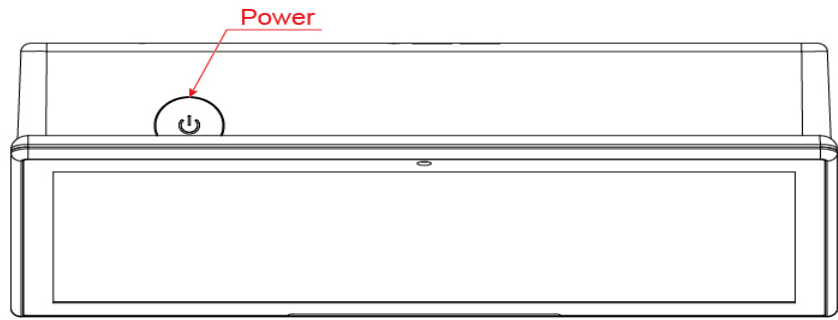

Next page Drawing

PRODUCT SHEET

Android Counter Model

10.1inch Android Touch Display - OS6.0 - RK3128

ArtNr: EL-1008AIO-T-CD

DRAWINGS

Speaker