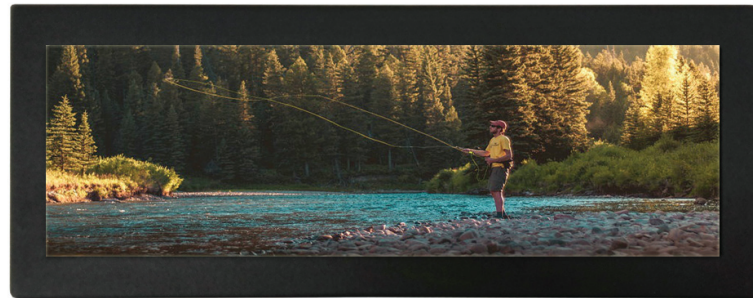

PRODUCT SHEET

8.1inch Long Stretched Display

ArtNr: AC-081MF-MP-IPS-LS

Long Stretched Display

MAIN FEATURES:

- AutoStart by plug in power-adapter
- 8.1inch Full HD - TFT panel 1600 x 480 pixels
- Power adapter with 2.5meter cable
- Usage up to 14 hours per day
- Additional features for interactivity
- Read more below in this productsheet!

MAIN PURPOSE:

- Digital Signage Display
- Advertisement Display
- Built-in ShopDisplays

USAGE:

This MediaScreen has an Internal VideoPlayer with Full HD resolution (1080P). Video Format: MPEG1, MPEG2, AVI, MOV. Plug in a SD card with your content and directly play your video (or slideshow). It will play your video(s) continuously in a loop. The mainboard can optionally come with extra in-outputs for interactivity, see the options below.

OPTIONAL: Multi Functions

The mainboard can be turned into a multi-functionboard, several in-outputs can be added, and software can be made Tailormade. Example features:

- Trigger buttons for selection video / volume combined with LED lighting
- Output for LED lightning 5/12V
- Motion Sensor / light Sensor
- Multiple Audio Outputs for speakers & headphones
- Input Audio for Mobile phone/ iPod (auto-sensing)
- Touchscreen
- Etcetera

=> find more about the options below in this productsheet.

Next pages:
additional features
technical Specs and drawing