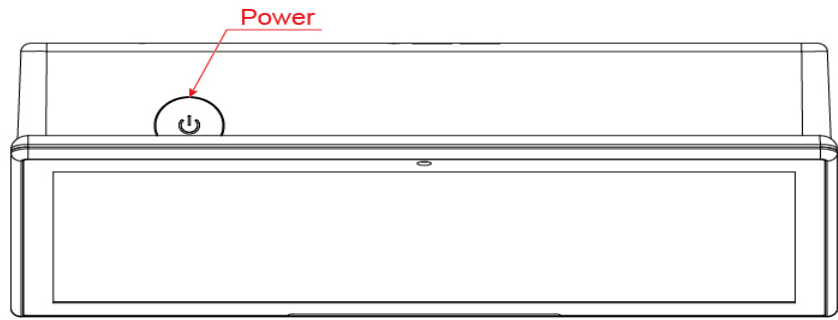

Next pages: technical specs and drawing

PRODUCT SHEET

Android Counter Model

10.1inch Android Display - Touch - OS8.1 - RK3288

ArtNr: EL-1002AIO-T-CD

SPECIFICATIONS:

System	CPU	RK3288 Quad core cortex A17						
	RAM	2GB						
	Internal memory	16GB						
	Operation system	Android 8.1						
	Touch screen	10-Point capacitive touch						
Display	Panel	10.1"LCD						
	Resolution	1280*800						
	Display mode	Normally black						
	Viewing angle	85/85/85/85 (L/R/U/D)						
	Contrast ratio	800						
	Aspect Ratio	16:10						
Network	WiFi	802.11b/g/n						
	Ethernet	Optional, RJ45 convert box(Ext)						
	Buletooth	Bluetooth 4.0						
Interface	Card slot	TF,Support up to 32GB						
	Micro USB	USB OTG						
	USB	USB Host 2.0						
	HDMI	HDMI output						
	Power jack	DC power input						
	Earphone	3.5mm earphone						
	Serial port	4P-2.0mm, serial port						
	RJ45	4P-2.0mm connect to RJ45 box						
Media play	Video format	MPEG-1,MPEG-2,MPEG-4,H.265,H.264,VC-1,VP8, etc.,support up to 4K						
	Audio format	MP3/WMA/AAC etc.						
	Photo	jpeg						
Other	Battery	Optional,4500mah/3.7V, ~working 2 hours						
	Microphone	yes						
	Speaker	2*1W						
	Camera	2.0M/P,Front camera						
	Language	Multi-language						
	Color	White/Black						
Accessories	Adapter	Adapter,12V/1.5A						
	User manual	yes						
Product Measurement, mm								
Unit (Without packaging)			Giftbox (With Packaging)			Carton 8pcs/CTN		
L	W	H	L	W	H	L	W	H
243mm	11.7mm	170mm	288mm	206mm	119mm	497mm	303mm	437mm
Net(kg)	0.66kg		Net(kg)	1.2kg		Net	9.6kg	
						G.W	10.5kg	

Next page Drawing

PRODUCT SHEET

Android Counter Model

10.1inch Android Display - Touch - OS8.1 - RK3288

ArtNr: EL-1002AIO-T-CD

DRAWINGS

Speaker