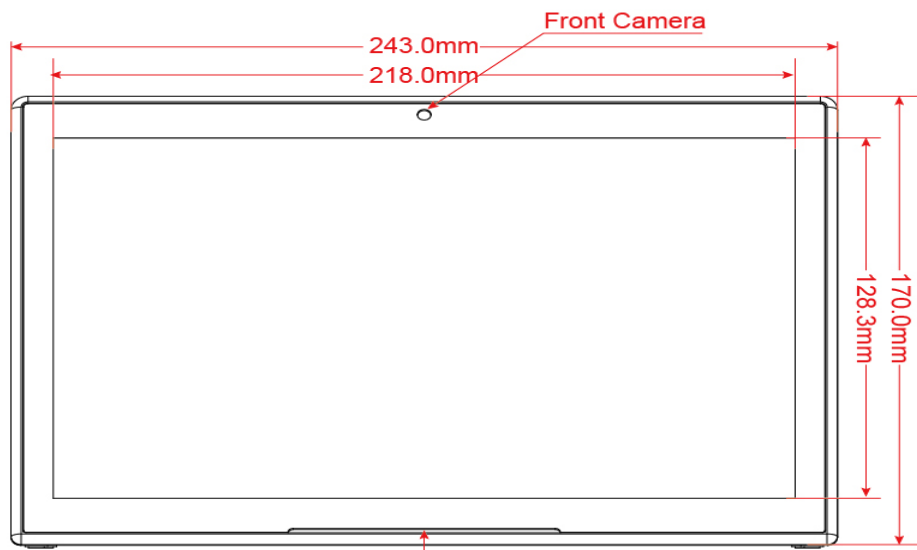

Next pages: technical specs and drawing

PRODUCT SHEET

Android Counter Model

10.1inch Android Display - Touch - OS8.1 - RK3288

ArtNr: EL-1002AIO-T-CD

SPECIFICATIONS:

System	CPU	RK3288 Quad core cortex A17						
	RAM	2GB						
	Internal memory	16GB						
	Operation system	Android 8.1						
	Touch screen	10-Point capacitive touch						
Display	Panel	10.1"LCD						
	Resolution	1280*800						
	Display mode	Normally black						
	Viewing angle	85/85/85/85 (L/R/U/D)						
	Contrast ratio	800						
	Aspect Ratio	16:10						
Network	WiFi	802.11b/g/n						
	Ethernet	Optional, RJ45 convert box(Ext)						
	Buletooth	Bluetooth 4.0						
Interface	Card slot	TF,Support up to 32GB						
	Micro USB	USB OTG						
	USB	USB Host 2.0						
	HDMI	HDMI output						
	Power jack	DC power input						
	Earphone	3.5mm earphone						
	Serial port	4P-2.0mm, serial port						
	RJ45	4P-2.0mm connect to RJ45 box						
Media play	Video format	MPEG-1,MPEG-2,MPEG-4,H.265,H.264,VC-1,VP8, etc.,support up to 4K						
	Audio format	MP3/WMA/AAC etc.						
	Photo	jpeg						
Other	Battery	Optional,4500mah/3.7V, ~working 2 hours						
	Microphone	yes						
	Speaker	2*1W						
	Camera	2.0M/P,Front camera						
	Language	Multi-language						
	Color	White/Black						
Accessories	Adapter	Adapter,12V/1.5A						
	User manual	yes						
Product Measurement, mm								
Unit (Without packaging)			Giftbox (With Packaging)			Carton 8pcs/CTN		
L	W	H	L	W	H	L	W	H
243mm	11.7mm	170mm	288mm	206mm	119mm	497mm	303mm	437mm
Net(kg)	0.66kg		Net(kg)	1.2kg		Net	9.6kg	
						G.W	10.5kg	

Next page Drawing

PRODUCT SHEET

Android Counter Model

10.1inch Android Display - Touch - OS8.1 - RK3288

ArtNr: EL-1002AIO-T-CD

DRAWINGS

Speaker