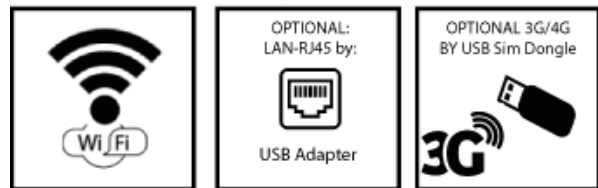

PRODUCT SHEET

Android Counter Model

10.1inch Android Display - Touch - OS8.1 - RK3288

ArtNr: EL-1002AIO-T-CD

MAIN FEATURES:

- AutoStart by plug in power-adapter
- 10.1" LCD panel 1280x800 pixels IPS
- Internal HD videoplayer 1080P
- Rooted Android 8.1 - RK3288
- Internet access by WIFI (opt. LAN / 3G)
- Internal Speakers 2x1 W
- 3.5mm Jack output
- Thin housing, counter model
- Power adapter with 3meter cable
- Usage up to 24 hours per day
- Front Camera 2.0 mp

MAIN PURPOSE:

- Digital Signage Display
- Advertisement Display
- Built-in ShopDisplays
- Kiosk Display
- CounterDisplay

Internet access by:

USAGE:

This Android Display can be used in a commercial environment. The Display has Rooted Android operating. This professional display can be used for several solutions to inform / advise people in an attractive way.