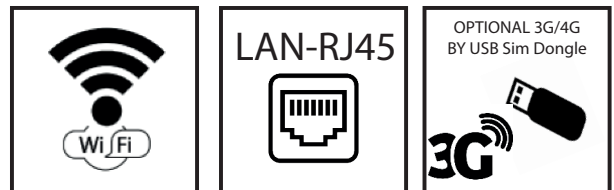

PRODUCT SHEET

Android Counter Display

10.1inch Android Display Non Touch - OS8.1 - RK3288

ArtNr: EL-1012AIO-CD-DESK

MAIN FEATURES:

- AutoStart by plug in power-adapter
- LCD panel 1280 x 800 pixels
- Non Touch
- Internal HD videoplayer 1080P
- Rooted Android 8.1 - RK3288
- Internet access by WIFI /LAN (opt. 3G)
- Internal Speakers 2x2W
- 3.5mm Jack output
- Counter Display
- Power adapter with 3meter cable
- 24/7 usage

MAIN PURPOSE:

- Digital Signage Display
- Advertisement Display
- Built-in ShopDisplays
- Kiosk Display
- CounterDisplay

Internet access by:

USAGE:

This Android Display can be used in a commercial environment. The Display has Rooted Android operating. This professional display can be used for several solutions to inform / advise people in an attractive way.