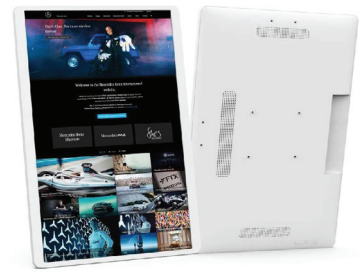

SPECIFICATIONS:

System	CPU	RK3568 Quad core cortex A55
	RAM	2GB Optional 4GB
	Internal memory	16GB Optional 32GB/64G
	Operation system	Android 11
	Touch screen	10-Point capacitive touch screen
Display	Panel	27"LCD
	Resolution	1920*1080
	Display mode	Normally black
	Viewing angles	85/85(H),85/85(V)
	Contrast ratio	800
	Luminance	250cdm2
	Aspect Ratio	,16:9
Network	WiFi	802.11b/g/n
	Ethernet	100M/1000M ethernet
	Bluetooth	Bluetooth 4.2
Interface	Card slot	SD,support up to 32GB
	Mini USB	USB OTG
	USB	USB Host 3.0
	USB	USB host 2.0
	Power Jack	DC power input
	RJ45	Ethernet interface
	HDMI	HDMI output
	Earphone	3.5mm earphone
	Media plays	Video format
Audio format		MP3/WMA/AAC etc.
Photo		jpeg/png
Other	VESA	100x100mm
	Microphone	single microphone
	Speaker	2*3W
	Language	Multi-language
	Working temp	0-40degree
	Certificates	ce/fcc
	Camera	Routine angle 5.0MP
Accessories	User manual	yes
	Adapter	12V,4A
	Stand	yes

NARROW BEZEL

STRETCHED LCD

DESK SHAPE

ROOM BOOKING

HEALTH CARE

FLOOR KIOSK

HANGING LCD