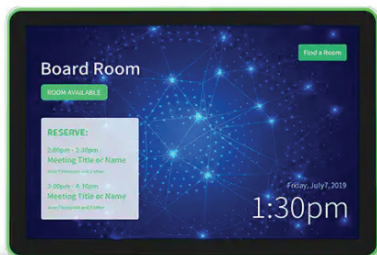

NARROW BEZEL

STRETCHED LCD

DESK SHAPE

ROOM BOOKING

HEALTH CARE

FLOOR KIOSK

HANGING LCD