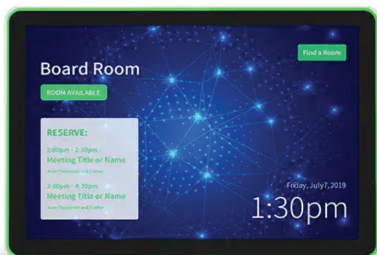

DRAWING:

OTHER MODEL TYPES

OPEN FRAME

NARROW BEZEL

STRETCHED LCD

DESK SHAPE

ROOM BOOKING

HEALTH CARE