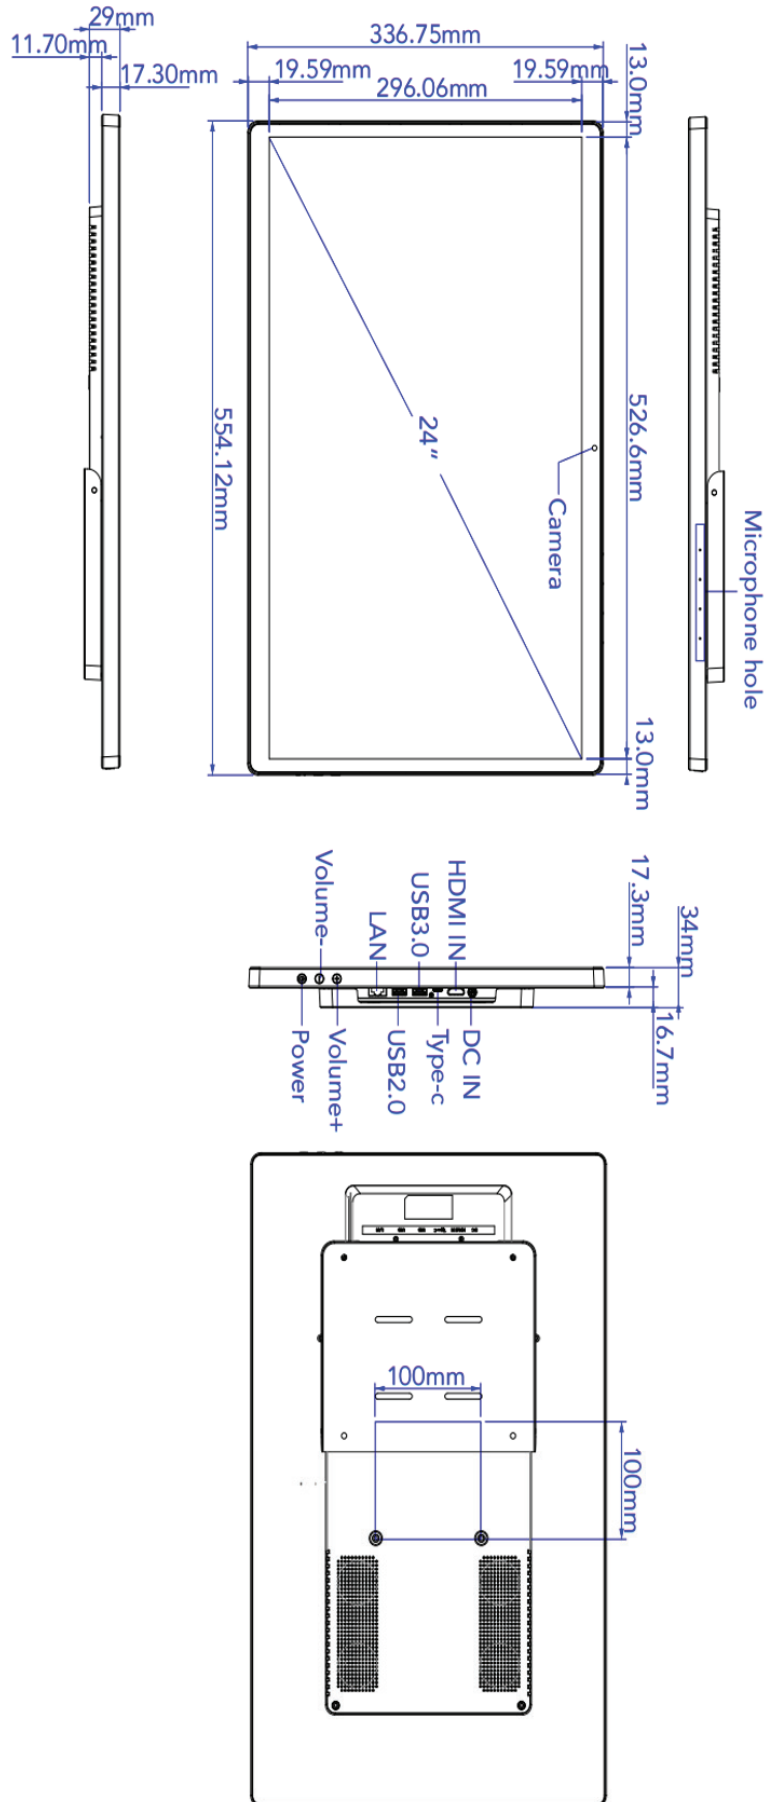

SPECIFICATIONS:

System	CPU	RK3588 Quad core cortex A55+Quad core cortex A76
	RAM	4GB Optional 8GB
	Internal memory	32GB Optional 64GB
	Operation system	Android 12
Display	Panel Size	32"LCD
	Panel Type	IPS
	Resolution	1920*1080
	Display Colors	16.7M Colors
	Color Gamut	sRGB 99%
	Display mode	Normally black
	Viewing angle	89/89/89/89(L/R/U/D)
	Contrast ratio	1000:1
	Luminance	250cdm2
	Aspect Ratio	16:9
	Response Time	14ms
	Back-light Type	Eled
	Touch	Model Type
Number of points		10-Point
Interface for touch		HID-USB
Network	WiFi	802.11b/g/n/a/ac/ax (WiFi 6)
	Ethernet	100M/1000M
	Bluetooth	Bluetooth 5.0
Interface	Power Jack	DC power input
	MIC IN	External microphone input
	Earphone Output	3.5mm earphone output
	Type-c	Full Function (Except for charging function)
	SIM Slot	Optional 4G/5GModule
	USB Host or USB touch	Standard USB Host, Optional USB touch function
	USB	USB 3.0
	USB	USB 3.0
	HDMI IN	Support HDMI 2.0
	RJ45	Ethernet interface
Earphone	3.5mm earphone	
Media plays	Video format	MPEG-1,MPEG-2,MPEG-4,H.265,H.264,H.263,VC-1,VP8,VP9,MVC,AV1, etc.,max support up to8K@60fps
	Audio format	MP3/WMA/AAC/WAV/OGG, etc
	Photo	jpeg/png/gif,etc
Other	Product Colors	white/Black
	VESA	100mm*100mm
	Button	Power/Vol+/Vol-
	Speaker	40*5W*2
	Microphone	Built in dual Microphone , Support noise reduction and echo cancellation
	NFC	Optional , 13.56MHz. ISO14443A/ISO14443B/ISO 15693/Mifare classic/Sony felica
	G-sensor	Support 90 degrees
	Camera	Optional External USB type camera (2.0MPor 5.0MP)
	Language	Multi-language
	Certificates	CE/FCC
Power	Power Type	Adapter
	Input Voltage	DC 12V/5A
	Power consumption	≤30W
Working Surrounding	Storage Temperature	-20℃—60℃
	Working Temperature	0℃—50℃ 10—90%RH
Accessories	Adapter	Adapter,12V/5A
	User manual	yes

DRAWING:

OTHER MODEL TYPES

OPEN FRAME

NARROW BEZEL

STRETCHED LCD

DESK SHAPE

ROOM BOOKING

HEALTH CARE