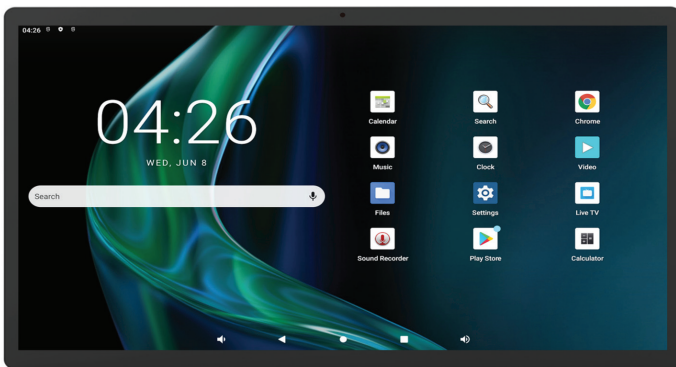

SPECIFICATIONS:

System	CPU	RK3588 Quad core cortex A55+Quad core cortex A76
	RAM	4GB Optional 8GB
	Internal memory	32GB Optional 64GB
	Operation system	Android 12
Display	Panel Size	32"LCD
	Panel Type	IPS
	Resolution	1920*1080
	Display Colors	16.7M Colors
	Color Gamut	sRGB 99%
	Display mode	Normally black
	Viewing angle	89/89/89/89(L/R/U/D)
	Contrast ratio	1000:1
	Luminance	250cdm2
	Aspect Ratio	16:9
	Response Time	14ms
	Back-light Type	Eled
	Touch	Model Type
Number of points		10-Point
Interface for touch		HID-USB
Network	WiFi	802.11b/g/n/a/ac/ax (WiFi 6)
	Ethernet	100M/1000M
	Bluetooth	Bluetooth 5.0
Interface	Power Jack	DC power input
	MIC IN	External microphone input
	Earphone Output	3.5mm earphone output
	Type-c	Full Function (Except for charging function)
	SIM Slot	Optional 4G/5GModule
	USB Host or USB touch	Standard USB Host, Optional USB touch function
	USB	USB 3.0
	USB	USB 3.0
	HDMI IN	Support HDMI 2.0
	RJ45	Ethernet interface
Earphone	3.5mm earphone	
Media plays	Video format	MPEG-1,MPEG-2,MPEG-4,H.265,H.264,H.263,VC-1,VP8,VP9,MVC,AV1, etc.,max support up to8K@60fps
	Audio format	MP3/WMA/AAC/WAV/OGG, etc
	Photo	jpeg/png/gif,etc
Other	Product Colors	white/Black
	VESA	100mm*100mm
	Button	Power/Vol+/Vol-
	Speaker	40*5W*2
	Microphone	Built in dual Microphone , Support noise reduction and echo cancellation
	NFC	Optional , 13.56MHz. ISO14443A/ISO14443B/ISO 15693/Mifare classic/Sony felica
	G-sensor	Support 90 degrees
	Camera	Optional External USB type camera (2.0MPor 5.0MP)
	Language	Multi-language
	Certificates	CE/FCC
Power	Power Type	Adapter
	Input Voltage	DC 12V/5A
	Power consumption	≤30W
Working Surrounding	Storage Temperature	-20℃—60℃
	Working Temperature	0℃—50℃ 10—90%RH
Accessories	Adapter	Adapter,12V/5A
	User manual	yes