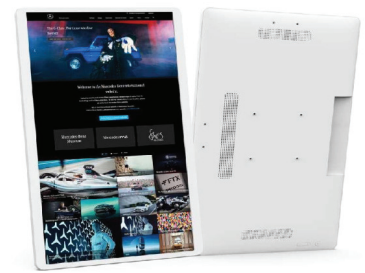

DRAWING:

OTHER MODEL TYPES

OPEN FRAME

NARROW BEZEL

STRETCHED LCD

DESK SHAPE

ROOM BOOKING

HEALTH CARE