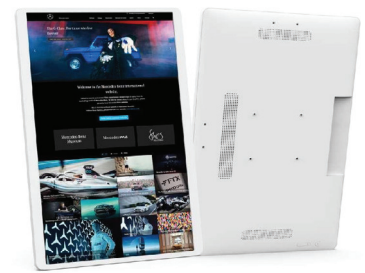

STRETCHED LCD

DESK SHAPE

ROOM BOOKING

HEALTH CARE

FLOOR KIOSK

HANGING LCD