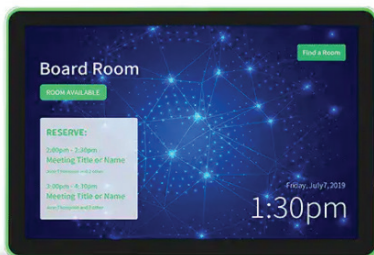

MEETING ROOM

RoomBooking screen for reservation occupation status + Digital Signage features (logos / videos on screen). Occupation status is indicated OnScreen and LedLight color indication at the sides.

SIGN CONTROLL: Digital Signage with remote controlled pushed presentations with webbased controll system. Create in the CMS presentations and schedule them, online.

Add: external Triggers & Sensors for Video Activation

STRETCHED LCD

DESK SHAPE

ROOM BOOKING

HEALTH CARE

FLOOR KIOSK

HANGING LCD