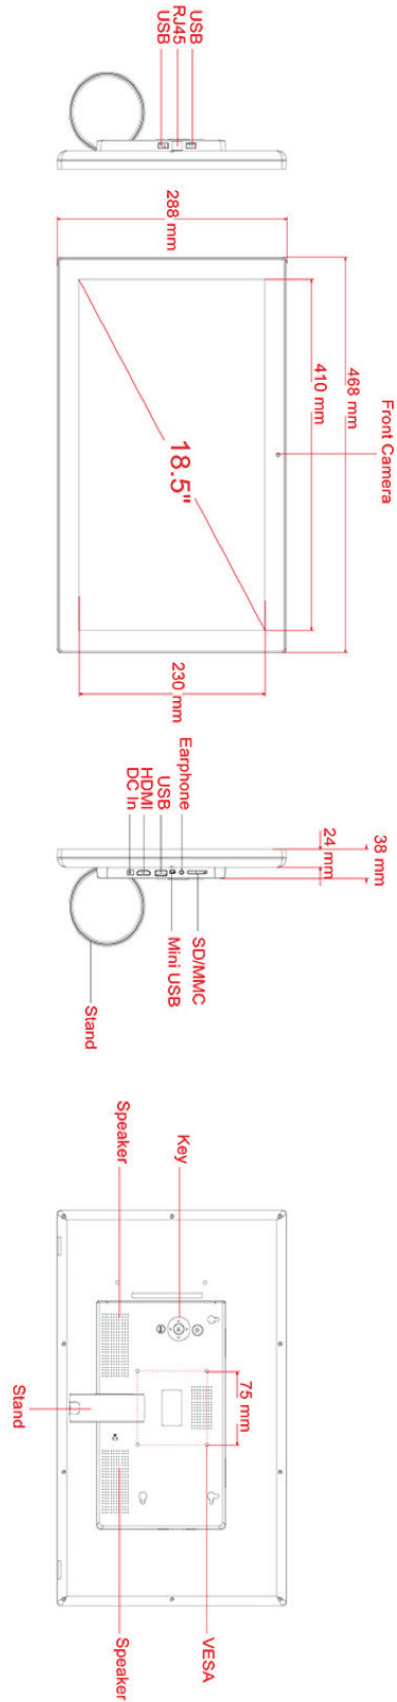

## SPECIFICATIONS:

<b>System</b>	CPU	RK3568 Quad core cortex A55
	RAM	2GB Optional 4GB
	Internal memory	16GB Optional 32GB/64G
	Operation System	Android 11
	Touch	10-Point capacitive touch
<b>Display</b>	Panel	18.5"LCD HD panel
	Resolution	1920*1080
	Viewing angle	85/85/85/85 (L/R/U/D)
	Display mode	Normally black
	Contrast ratio	800
	Luminance	250cdm2
	Aspect Ratio	16:9
<b>Network</b>	WiFi	802.11b/g/n
	Ethernet	100M/1000M Ethernet
	Bluetooth	Bluetooth 4.2
<b>Interface</b>	Card slot	SD,support up to 64GB
	Mini USB	USB OTG
	USB	USB Host 3.0
	USB	USB host 2.0*2
	Power Jack	DC power input
	RJ45	Ethernet interface
	HDMI	HDMI output
	Earphone	3.5mm earphone
	<b>Media plays</b>	Video format
Audio format		MP3/WMA/AAC etc.
Photo		jpeg/PNG
<b>Accessories</b>	Speaker	2*3W
	Camera	Routine angle 5.0MP
	Micphone	Single
	VESA	75x75mm
	Language	Multi-language
	Working temp	0-40 degree
	Certificates	ce/fcc
	Adapter	Adapter, 12V/3A
User manual	yes	
Stand	yes	

**Product Measurement, mm**

Unit (Without packaging)			Giftbox (With Packaging)			Carton 3pcs/CTN		
L	W	H	L	W	H	L	W	H
Net(kg)			Net(kg)			Net		
						G.W		

## DRAWING:

### DESK SHAPE