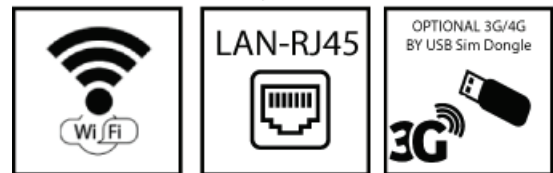

MAIN PURPOSE:

- Digital Signage Display
- Advertisement Display
- Built-in ShopDisplays
- Kiosk Display
- CounterDisplay

Internet access by:

USAGE:

This Android Display can be used in a commercial environment. The Display has Rooted Android operating. This professional display can be used for several solutions to inform / advise people on an attractive way.