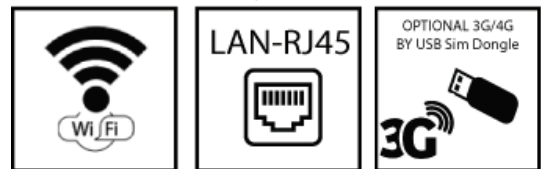

MAIN PURPOSE:

- Digital Signage Display
- Advertisement Display
- Built-in ShopDisplays
- Kiosk Display
- CounterDisplay

Internet access by:

USAGE:

This Android Display can be used in a commercial environment. The Display has Rooted Android operating. This professional display can be used for several solutions to inform / advise people in an attractive way.