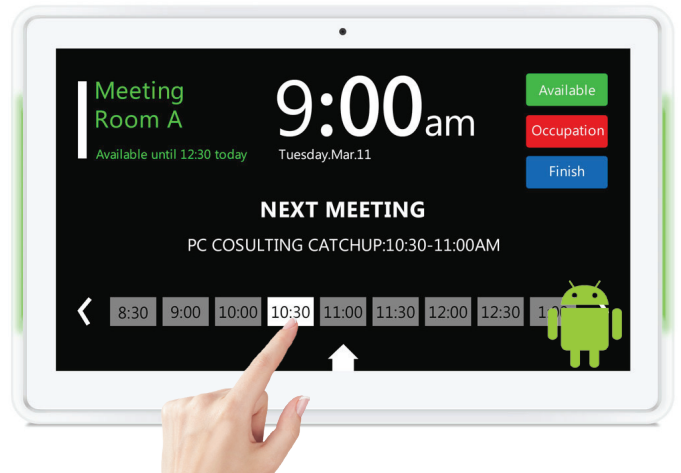

PRODUCT SHEET

LED BAR Android Display

15,6inch Android MeetingRoom Display Touch

ArtNr: EL-1562AIO-T-LEDBAR-WW

MAIN FEATURES:

- LED bars at the sides of the screen, indicates the status of the Meeting Room occupation
- Colors can change in RED / BLUE / GREEN
- AutoStart by plug in power-adapter
- 15.6" LCD IPS panel 1920x1080 pixels
- 10- points Capacitive Touchscreen
- Internal HD videoplayer 1080P
- Rooted Android 5.1 / RK3288
- Internet access by WIFI (opt. LAN / 3G)
- White-White housing or Black-Black Housing
- Power adapter or PoE for powering the screen
- Usage up to 24 hours per day

MAIN PURPOSE:

- Meeting Room Screen for Reservation Occupation status + Digital Signage features (logos/ videos on screen), indicated on screen and led bar coloring.
- Book reservation online via Google Calendar and Outlook system.
- We can provide online CMS system to create your layouts with logo's pictures and videos for attractoin and advertising.