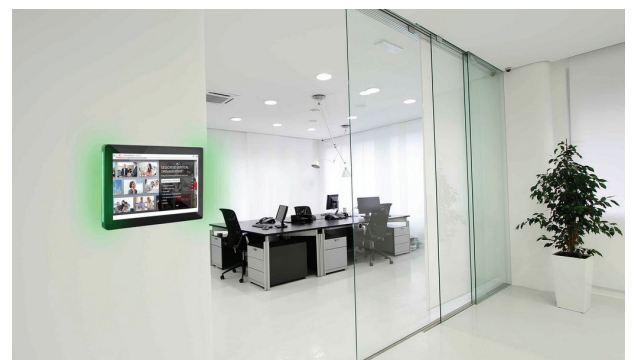

SOFTWARE:

Additionally, we can provide you Room Booking Software with online CMS system (standard not included) or We can install your software on the devices for larger order quantities. The Internal Memory can be upgraded.

=> Similar sizes available: 10.1 / 13.3 / 15.6inch