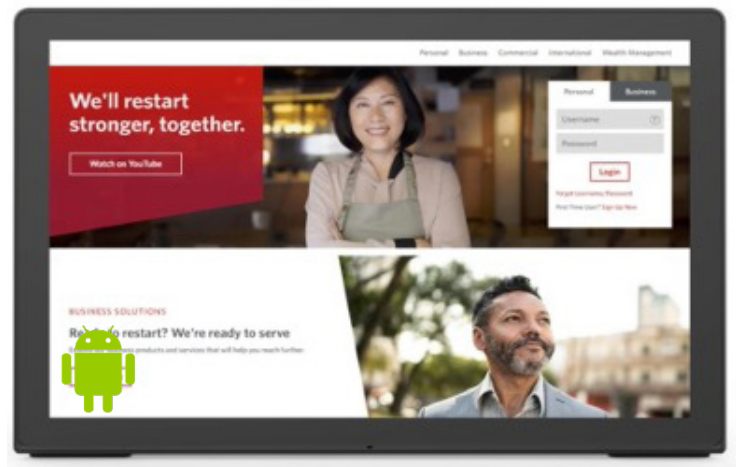

PRODUCT SHEET

Android Counter Display

10.1inch Android Display Non Touch - OS8.1 - RK3288

ArtNr: EL-1052AIO-CD

MAIN FEATURES:

- AutoStart by plug in power-adapter
- LCD panel 1280 x 800 pixels
- Non Touch
- Internal HD videoplayer 1080P
- Rooted Android 8.1 - RK3288
- Internet access by WIFI /LAN (opt. 3G)
- Internal Speakers 2x1W
- 3.5mm Jack output
- Counter Display
- Power adapter with 3meter cable
- 24/7 usage

MAIN PURPOSE:

- Digital Signage Display
- Advertisement Display
- Built-in ShopDisplays
- Kiosk Display
- CounterDisplay

Internet access by:

USAGE:

This Android Display can be used in a commercial environment. The Display has Rooted Android operating. This professional display can be used for several solutions to inform / advise people in an attractive way.

SIGNAGE SOFTWARE:

We can provide several kinds of software apps to play your content, remotely controlled, like our "Signage App: control content by f.i. Kiosk Lockdown website or app and remotely CMS with "iChannel" signage.