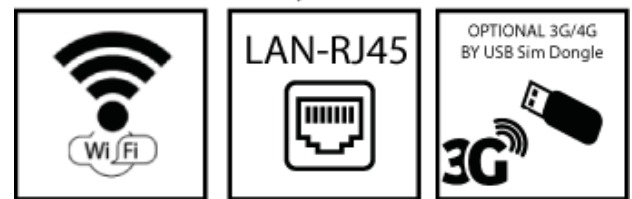

PRODUCT SHEET

Android Counter Display

10.1inch Android Display Non Touch - OS8.1 - RK3288

ArtNr: EL-1052AIO-CD

MAIN FEATURES:

- AutoStart by plug in power-adapter
- LCD panel 1280 x 800 pixels
- Non Touch
- Internal HD videoplayer 1080P
- Rooted Android 8.1 - RK3288
- Internet access by WIFI /LAN (opt. 3G)
- Internal Speakers 2x1W
- 3.5mm Jack output
- Counter Display
- Power adapter with 3meter cable
- 24/7 usage

MAIN PURPOSE:

- Digital Signage Display
- Advertisement Display
- Built-in ShopDisplays
- Kiosk Display
- CounterDisplay

Internet access by:

USAGE:

This Android Display can be used in a commercial environment. The Display has Rooted Android operating. This professional display can be used for several solutions to inform / advise people in an attractive way.