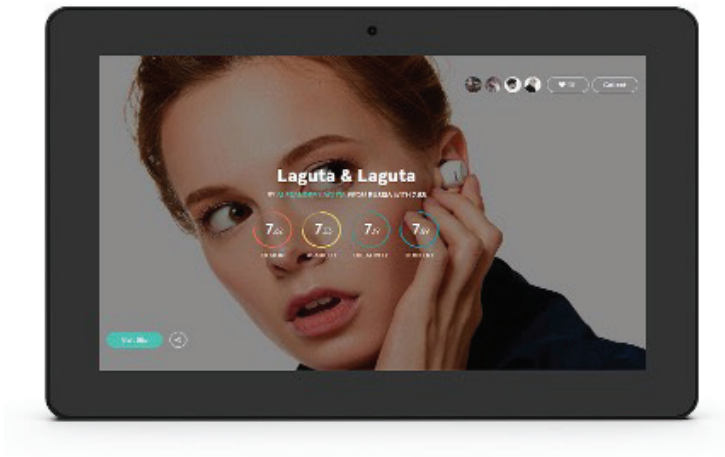

SPECIFICATIONS:

System	CPU	RK3576S Quad core cortex A53+Quad core cortex A72	
	RAM	4GB Optional 8GB	
	Internal memory	32GB Optional 128GB	
	Operation system	Android 14	
Display	Touch screen	10-Point capacitive touch	
	Panel	10.1"LCD panel	
	Resolution	1280*800	
	Display mode	Normally black	
	Viewing angle	85/85/85/85(L/R/U/D)	
	Contrast ratio	800:1	
	Luminance	250cd/m2	
Network	Aspect Ratio	16:10	
	WiFi	IEEE 802.11a/b/g/n/ac/ax	
	Ethernet	100M/1000M ethernet	
Interface	Buleetooth	Bluetooth 5.3	
	Card slot	SD card,Max Support to 64GB	
	Earphone	3.5mm earphone	
	USB	USB 3.0 host	
	USB	USB for serial (RS232 Level) , Optional USB Host	
	RJ45	Ethernet interface (Standard POE IEEE802.3at,POE+,class 4, 25.5W)	
	Type-c	Only supports ADB function	
	Power jack	DC power input	
Media play	Video format	MPEG-1,MPEG-2,MPEG-4,H.265,H.264,VC-1,VP8,VP9, etc.,support up to 4K	
	Audio format	MP3/WMA/AAC etc.	
	Photo	jpeg	
Other	VESA	75*75 mm	
	4G Module	Optional	
	RFID	Optional , 125k,ISO/IEC 11784/11785,Support to EM4100, TK4100/GK4100, EM4305, T5577	
	NFC	Optional ,13.56MHz, ISO14443A/ISO14443B/ISO 15693/Mifare classic/Sony felica	
	Camera	Routine angle 5.0MP (8MP max)	
	Microphone	Single microphone	
	Speaker	2*2W	
	Working temp	0-40degree	
	Certificates	CE/FCC	
	Language	Multi-language	
	Accessories	Adapter	Adapter,12V/1.5A
User manual		yes