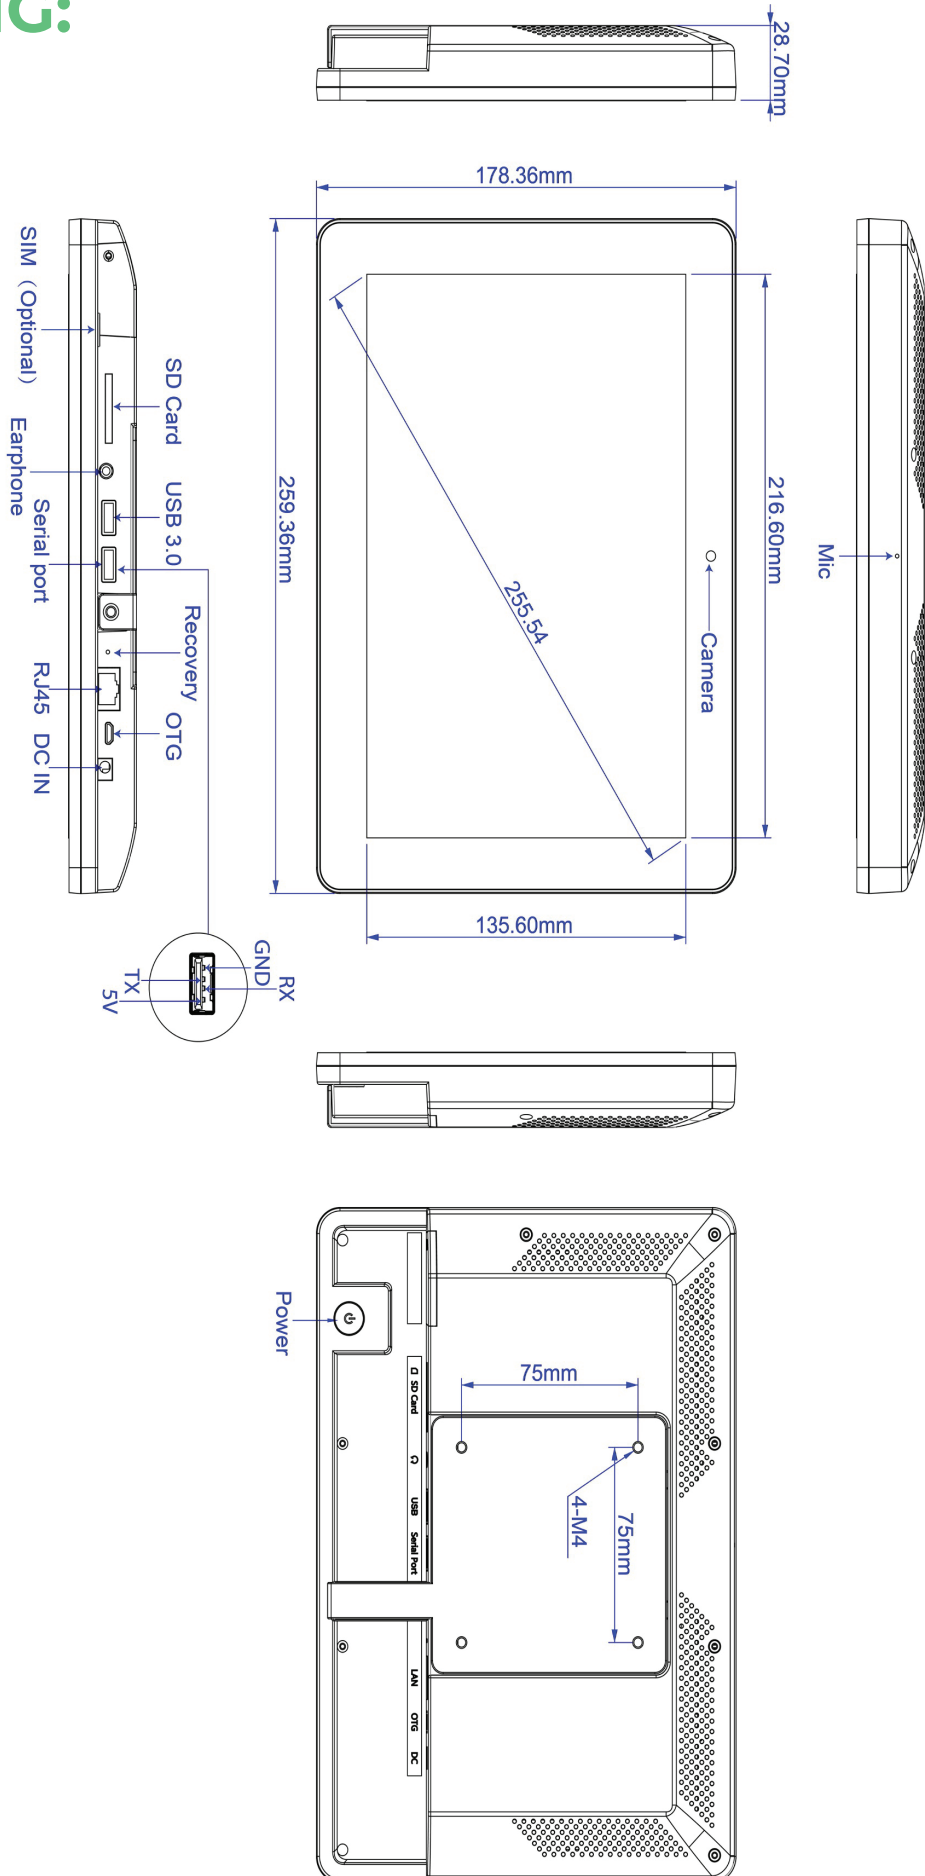

# SPECIFICATIONS:

<b>System</b>	CPU	RK3576S Quad core cortex A53+Quad core cortex A72
	RAM	4GB Optional 8GB
	Internal memory	32GB Optional 128GB
	Operation system	Android 14
<b>Display</b>	Touch screen	10-Point capacitive touch
	Panel	10.1"LCD panel
	Resolution	1280*800
	Display mode	Normally black
	Viewing angle	85/85/85/85(L/R/U/D)
	Contrast ratio	800:1
	Luminance	250cd/m2
<b>Network</b>	Aspect Ratio	16:10
	WiFi	IEEE 802.11a/b/g/n/ac/ax
	Ethernet	100M/1000M ethernet
<b>Interface</b>	Buleetooth	Bluetooth 5.3
	Card slot	SD card,Max Support to 64GB
	Earphone	3.5mm earphone
	USB	USB 3.0 host
	USB	USB for serial ( RS232 Level ) , Optional USB Host
	RJ45	Ethernet interface ( Standard POE IEEE802.3at,POE+,class 4, 25.5W )
	Type-c	Only supports ADB function
	Power jack	DC power input
<b>Media play</b>	Video format	MPEG-1,MPEG-2,MPEG-4,H.265,H.264,VC-1,VP8,VP9, etc.,support up to 4K
	Audio format	MP3/WMA/AAC etc.
	Photo	jpeg
<b>Other</b>	VESA	75*75 mm
	4G Module	Optional
	RFID	Optional , 125k,ISO/IEC 11784/11785,Support to EM4100, TK4100/GK4100, EM4305, T5577
	NFC	Optional ,13.56MHz, ISO14443A/ISO14443B/ISO 15693/Mifare classic/Sony felica
	Camera	Routine angle 5.0MP (8MP max)
	Microphone	Single microphone
	Speaker	2*2W
	Working temp	0-40degree
	Certificates	CE/FCC
	Language	Multi-language
	<b>Accessories</b>	Adapter
User manual		yes

## DRAWING: