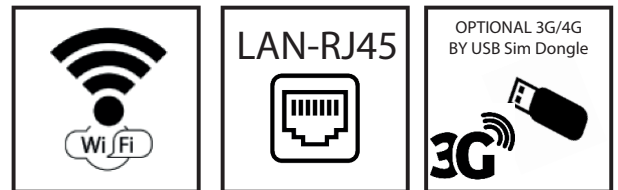

MAIN PURPOSE:

- Digital Signage Display
- Advertisement Display
- Built-in ShopDisplays
- Kiosk Display
- CounterDisplay

USAGE:

This Android Display can be used in a commercial environment. The Display has Rooted Android operating. This professional display can be used for several solutions to inform / advise people in an attractive way.

Internet access by:

SIGNAGE SOFTWARE:

We can provide several kinds of software apps to play your content, remotely controlled, like our "Signage App: control content by f.i. Kiosk Lockdown website or app and remotely CMS with "iChannel" signage.