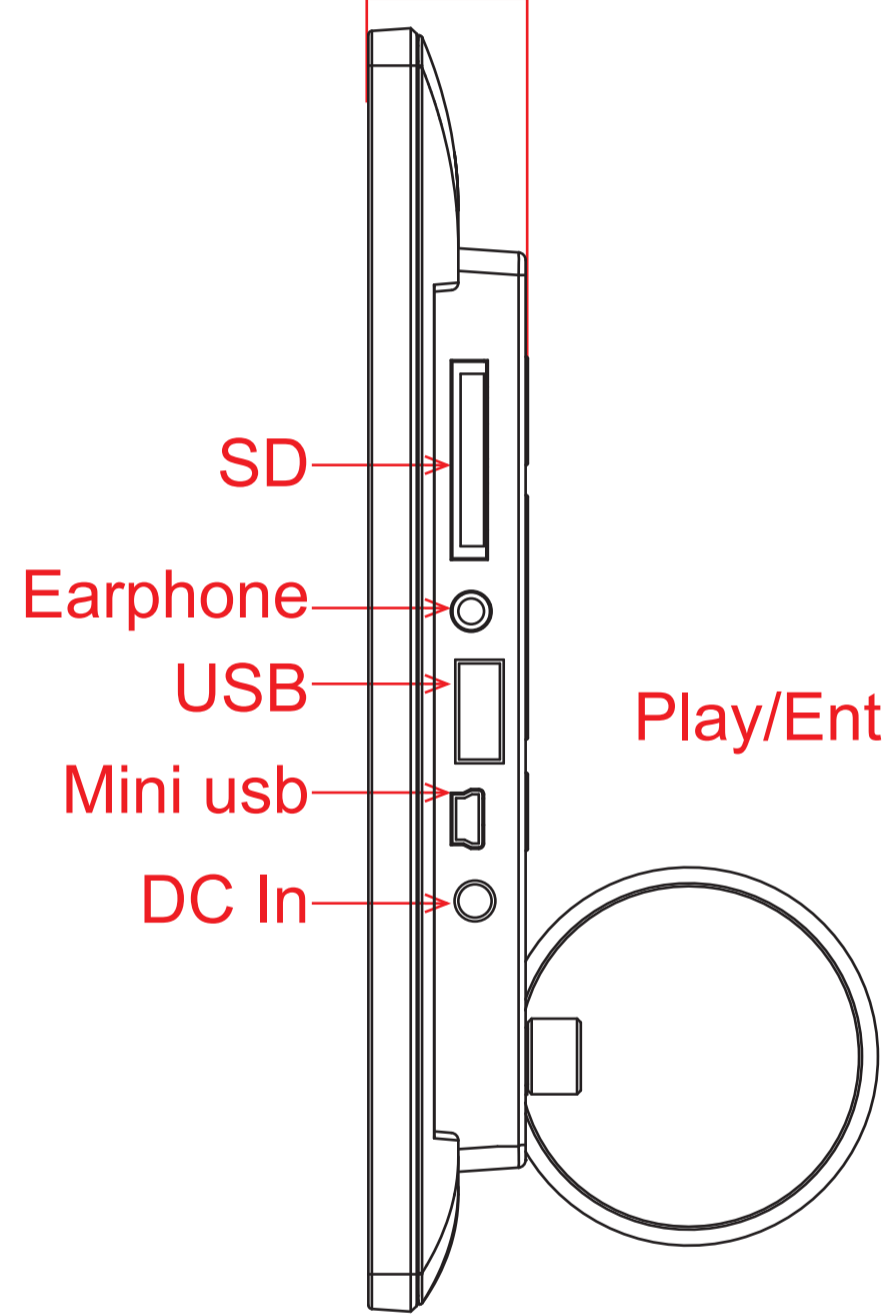

Infrared Sensor

20.7mm

SD

Earphone

USB

Mini usb

DC In

VESA 75*75mm

Power

Up

Right

Play/Enter/Pause

Down

MENU

Left

kensington Lock