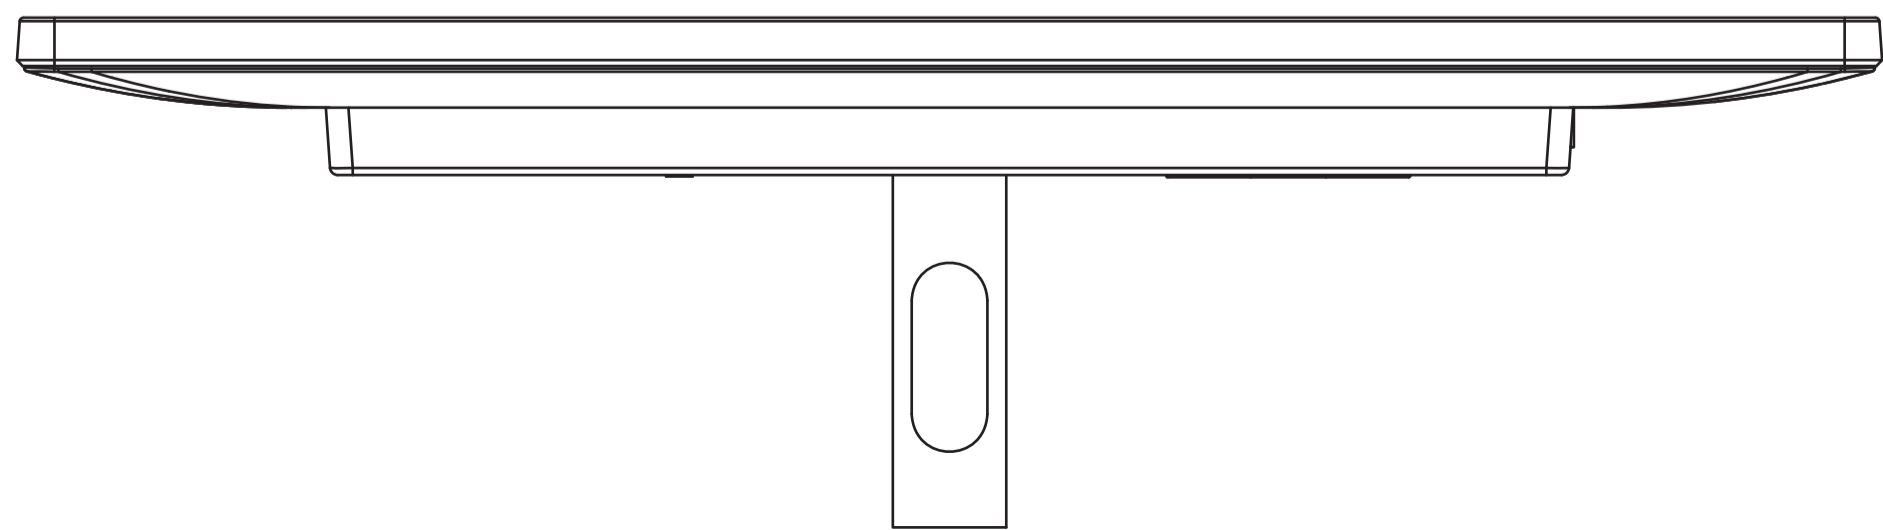

Infrared Sensor

20.7mm

SD

Earphone

USB

Mini usb

DC In

VESA 75*75mm

Power

Up

Right

Play/Enter/Pause

Down

MENU

Left

kensington Lock