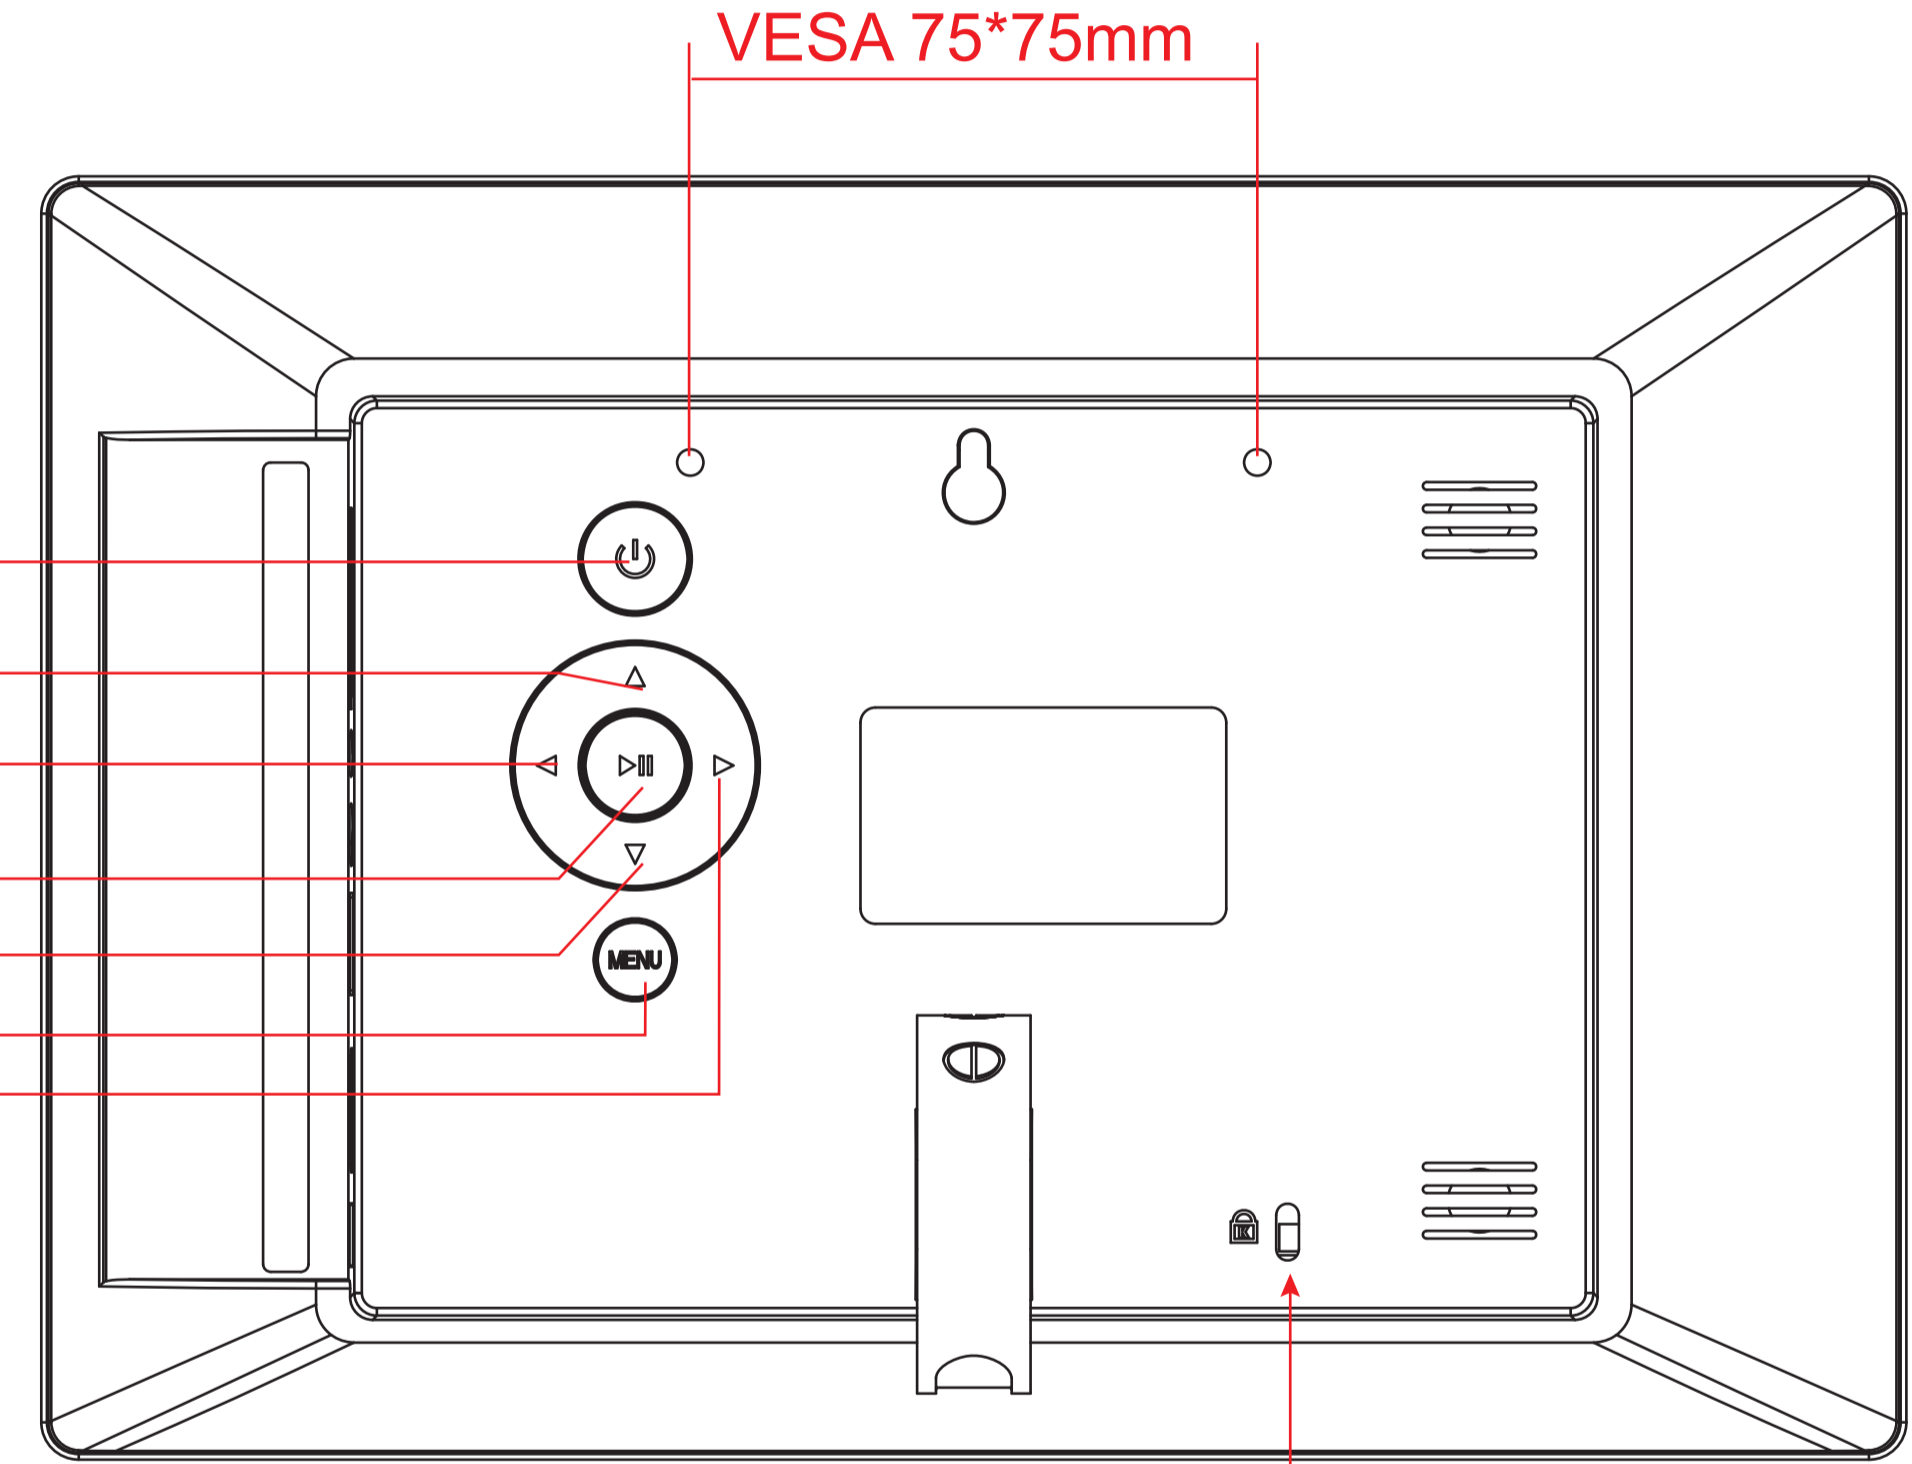

Infrared Sensor

20.7mm

SD

Earphone

USB

Mini usb

DC In

VESA 75*75mm

Power

Up

Right

Play/Enter/Pause

Down

MENU

Left

kensington Lock