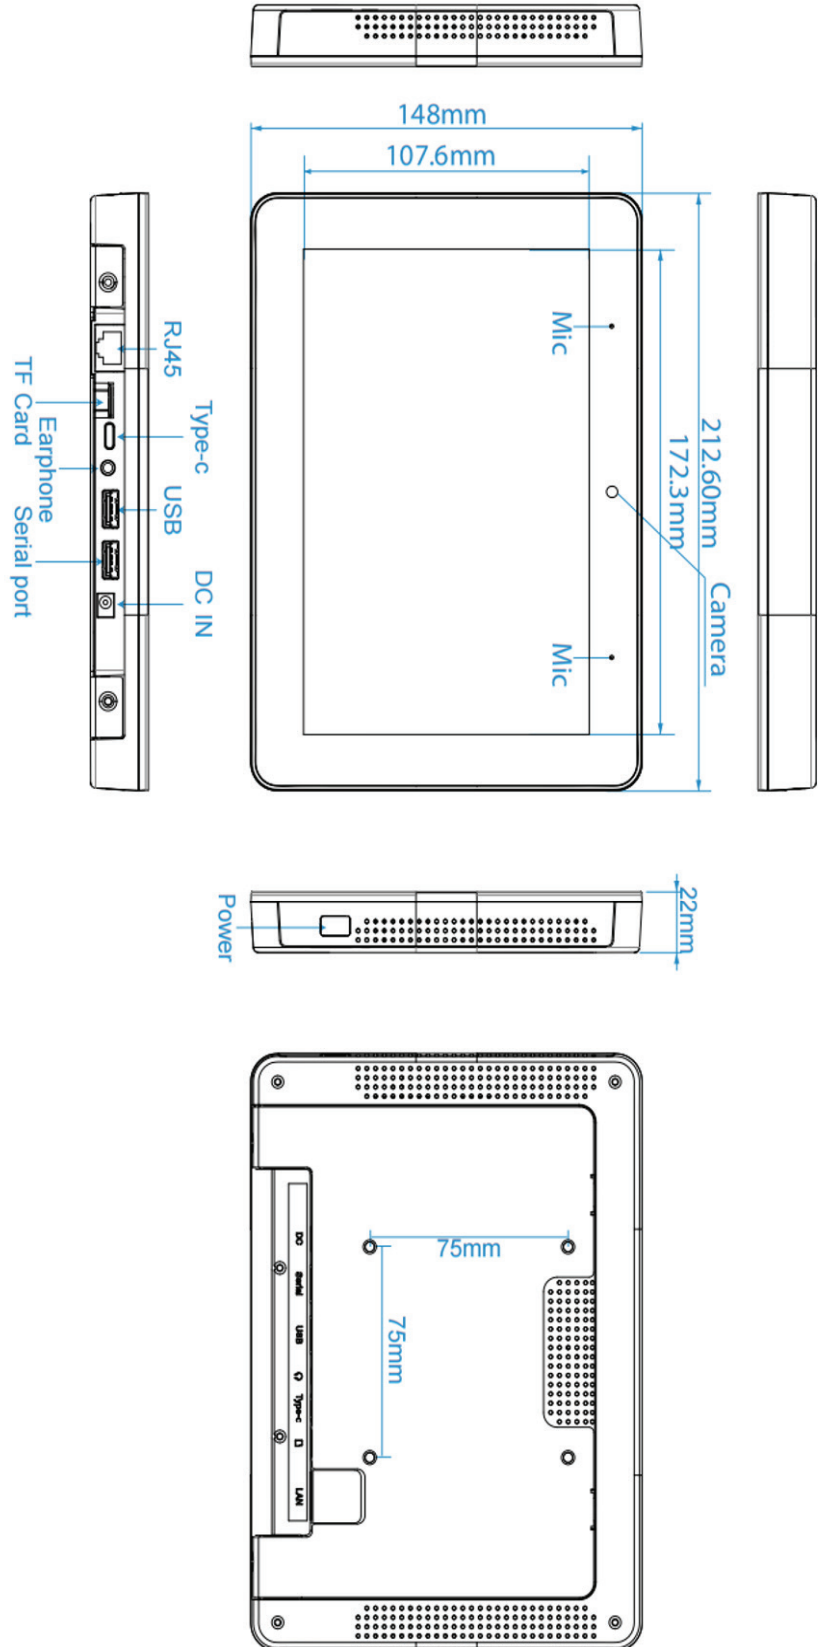

DRAWING:

Drawing