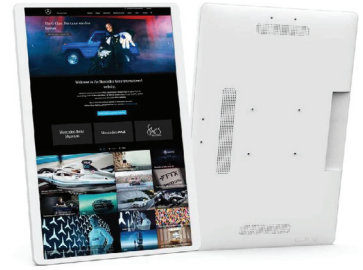

OPEN FRAME

NARROW BEZEL

STRETCHED LCD

DESK SHAPE

ROOM BOOKING

HEALTH CARE

FLOOR KIOSK

HANGING LCD