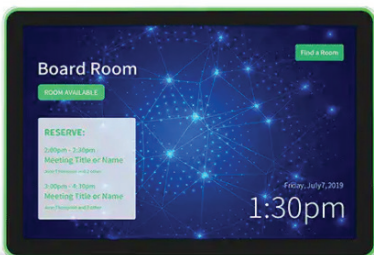

OPEN FRAME

NARROW BEZEL

STRETCHED LCD

DESK SHAPE

ROOM BOOKING

HEALTH CARE

FLOOR KIOSK

HANGING LCD