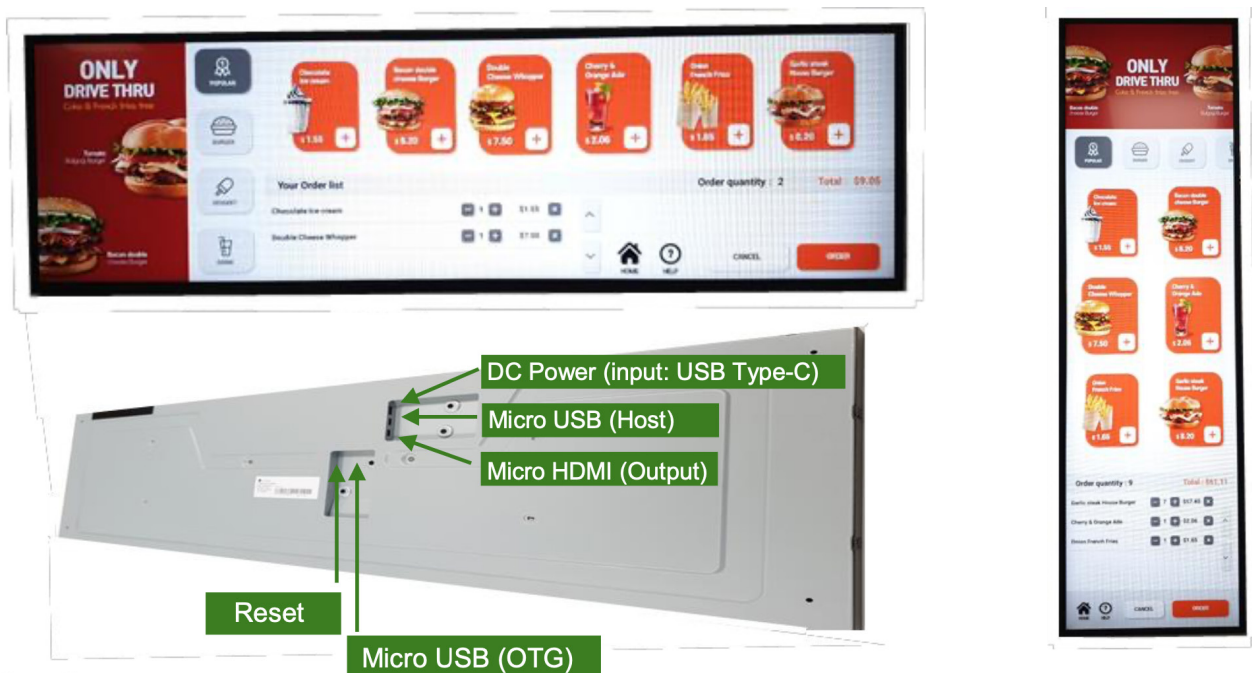

PRODUCT SHEET

Android Display

29inch Long Stretched Display - Touch

ArtNr: BI-290AIO-WS-T

DRAWING:

All rights reserved. Changes to specifications and descriptions may be made at any time without prior notice.