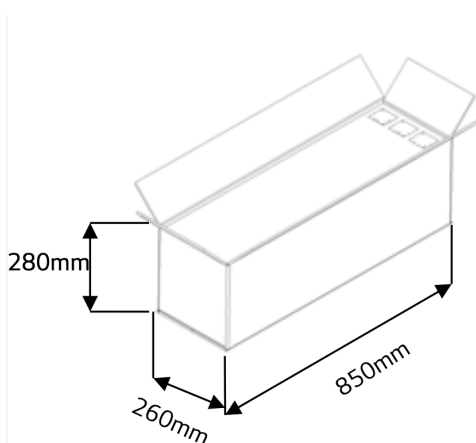

Vending Machine

Slim Oder Kiosk

Next pages: technical specs and drawing

PRODUCT SHEET

29inch Long Stretched Display - Touch

ArtNr: BI-290AIO-WS-T

Android Display

SPECIFICATIONS:

	Q'ty	Dimension	Weight
Packing Box	6pcs/box	850(L)x260(W)x280(H)(mm)	17.6kg
Pallet	1	1130(L)x900(W)x120(H)(mm)	10.82kg
Pallet after Packing	28boxes / 2Pallet	1130(L)x900(W)x2220(H)(mm)	Approximate 518.5kg

Inch	Resolution	Active Area	Aspect Ratio
29"	1920 x 540	698 x 196 mm	32 : 9