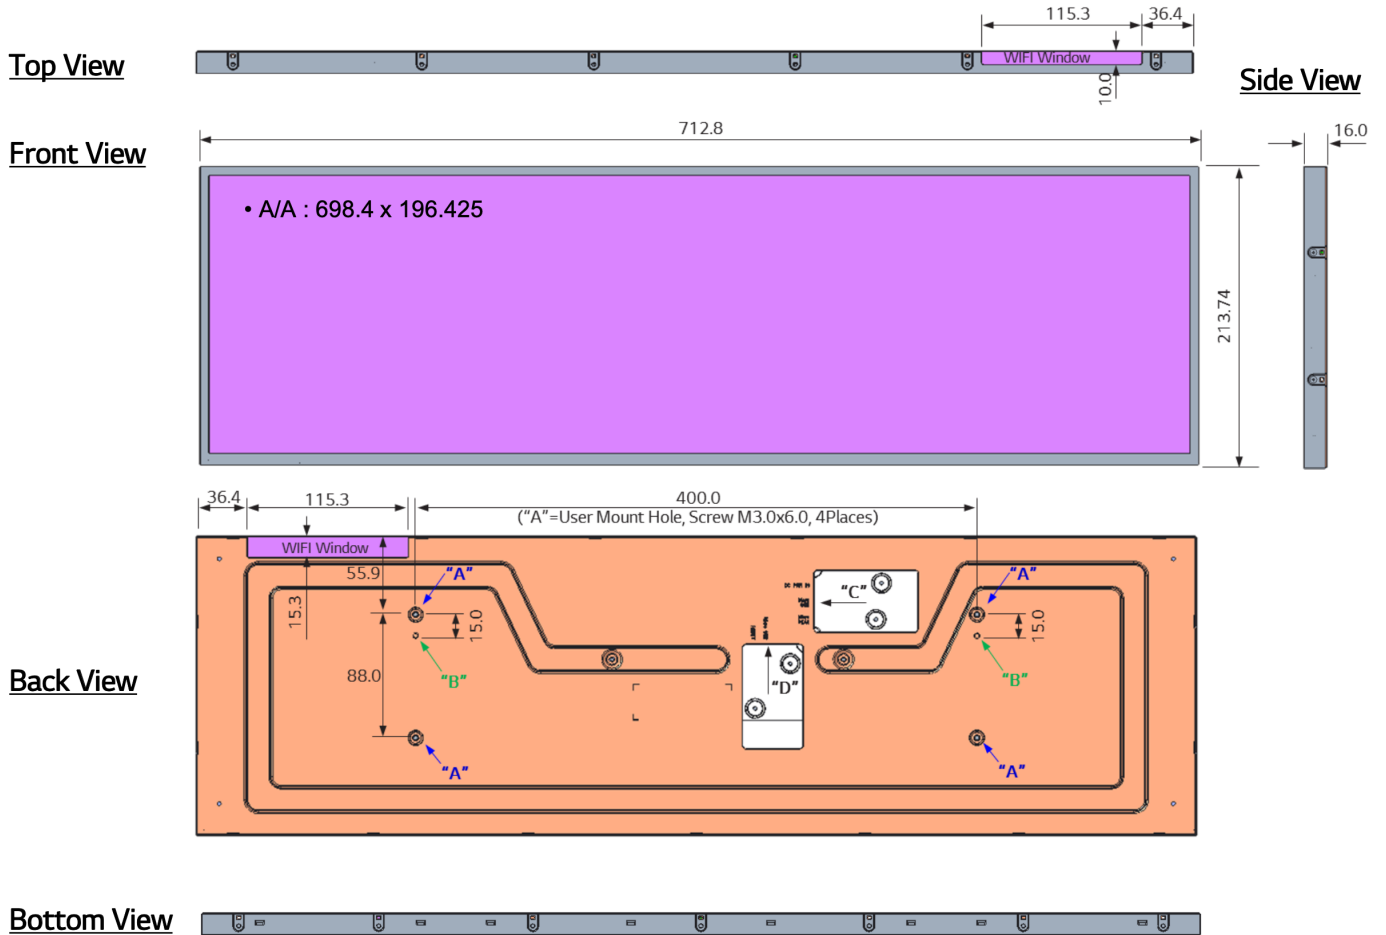

PRODUCT SHEET

Android Display

29inch Long Stretched Display - Touch

ArtNr: BI-290AIO-WS-T

DRAWING:

All rights reserved. Changes to specifications and descriptions may be made at any time without prior notice.

Inch	Resolution	Active Area	Aspect Ratio
29"	1920 x 540	698 x 196 mm	32 : 9