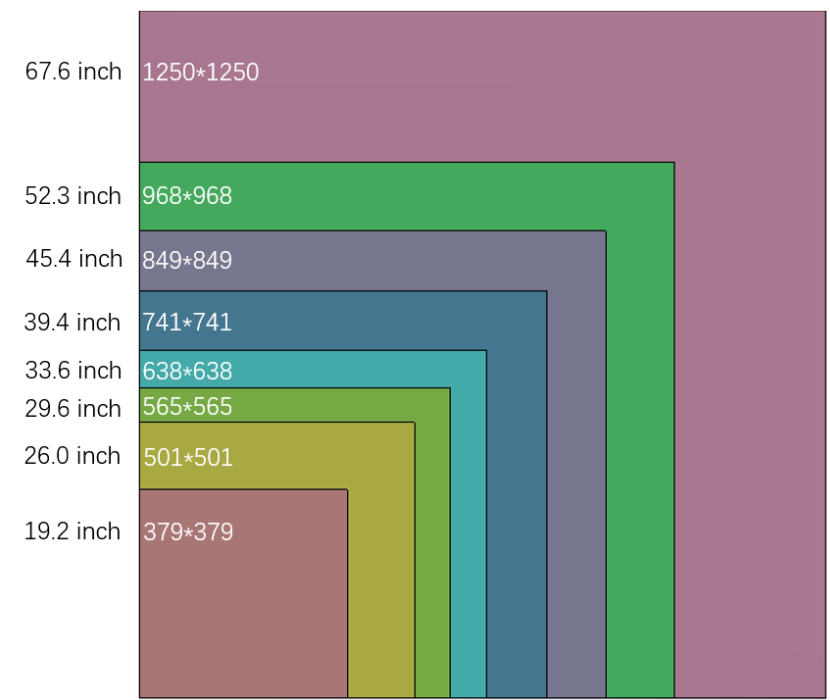

Digital Square Monitor 19 - 67inch models

Highlights

Aspect ratio 1:1

LED Backlight Panel

HDMI input or Android or Windows operating system

300nits ~500nits brightness

178 degree wide angle view

Cases

Digital Square Monitor

Specifications

TFT Panel

Model No.	AVJP-ID192S	AVJP-ID260S	AVJP-ID296S	AVJP-ID333S	AVJP-ID336S	AVJP-ID394S	AVJP-ID454S	AVJP-ID523S	AVJP-ID676S
Panel size	19.2inch	26inch	29.6inch	33.3inch	33.6inch	39.4inch	45.4inch	52.3inch	67.6inch
Display area(mm)/mode	345*345	467*467	531*531	598*598	604.5*604.5	707*707	815*815	940*940	1214*1214
Maximum resolution	950*950	950*950	1900*1900	1900*1900	1920*1920	1900*1900	1900*1900	1900*1900	2160*2160
Aspect ratio	1:1								
Display color	16.7M								
Brightness (nits)	300cd/ m²								
Contrast	1000:1								
Visual angle	178°/178°								
Response time	6ms								
Life(hrs)	>60,000(hrs)								
Interface	HDMI input								
Touch	Optional								

Operating system(optional)

System	Android
RAM	2G
ROM	16G
Interface	RJ-45, USB

Appearance

Color/appearance	Black								
Monitor dimension(mm)	379*379*45	501*501*45	565*565*45	632*632*45	638.5*638.5*45	741*741*45	849*849*45	974*974*46	1250*1250*47
Package dimension(mm)	489*489*160	601*601*160	665*665*160	732*732*160	732*732*160	841*841*160	1068*1068*160	1068*1068*160	1360*1360*160
Case	Metal structure								
Installation	Wall-mounted								

Digital Square Monitor

Drawing

19.2inch

26inch

29.6inch

33.3inch

33.6inch

39.4inch