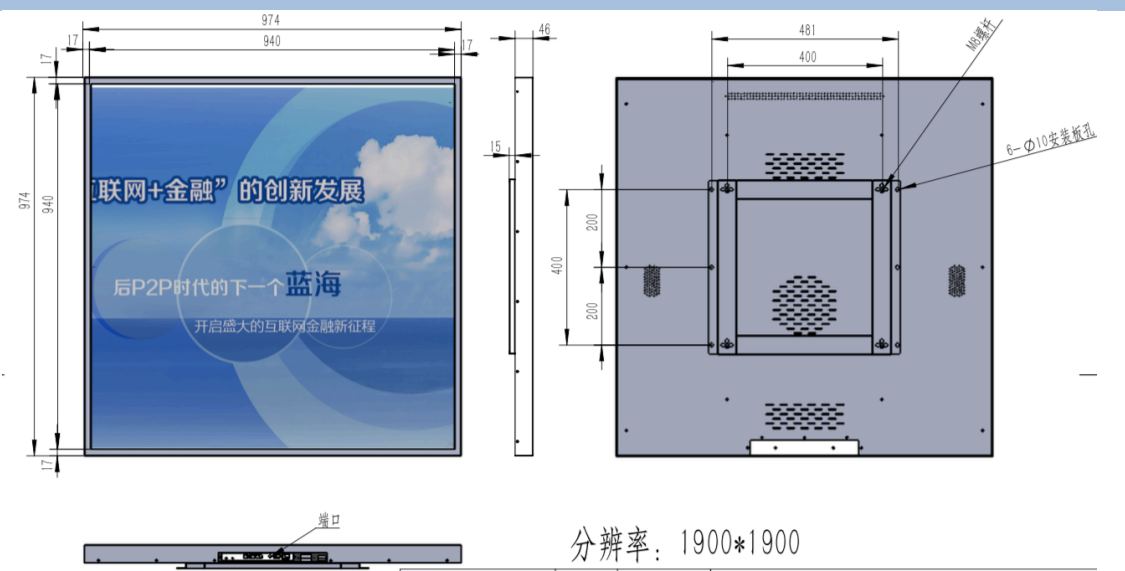

Digital Square Monitor

Drawing

19.2inch

26inch

29.6inch

33.3inch

33.6inch

39.4inch

45.4inch

52.3inch

67.6inch