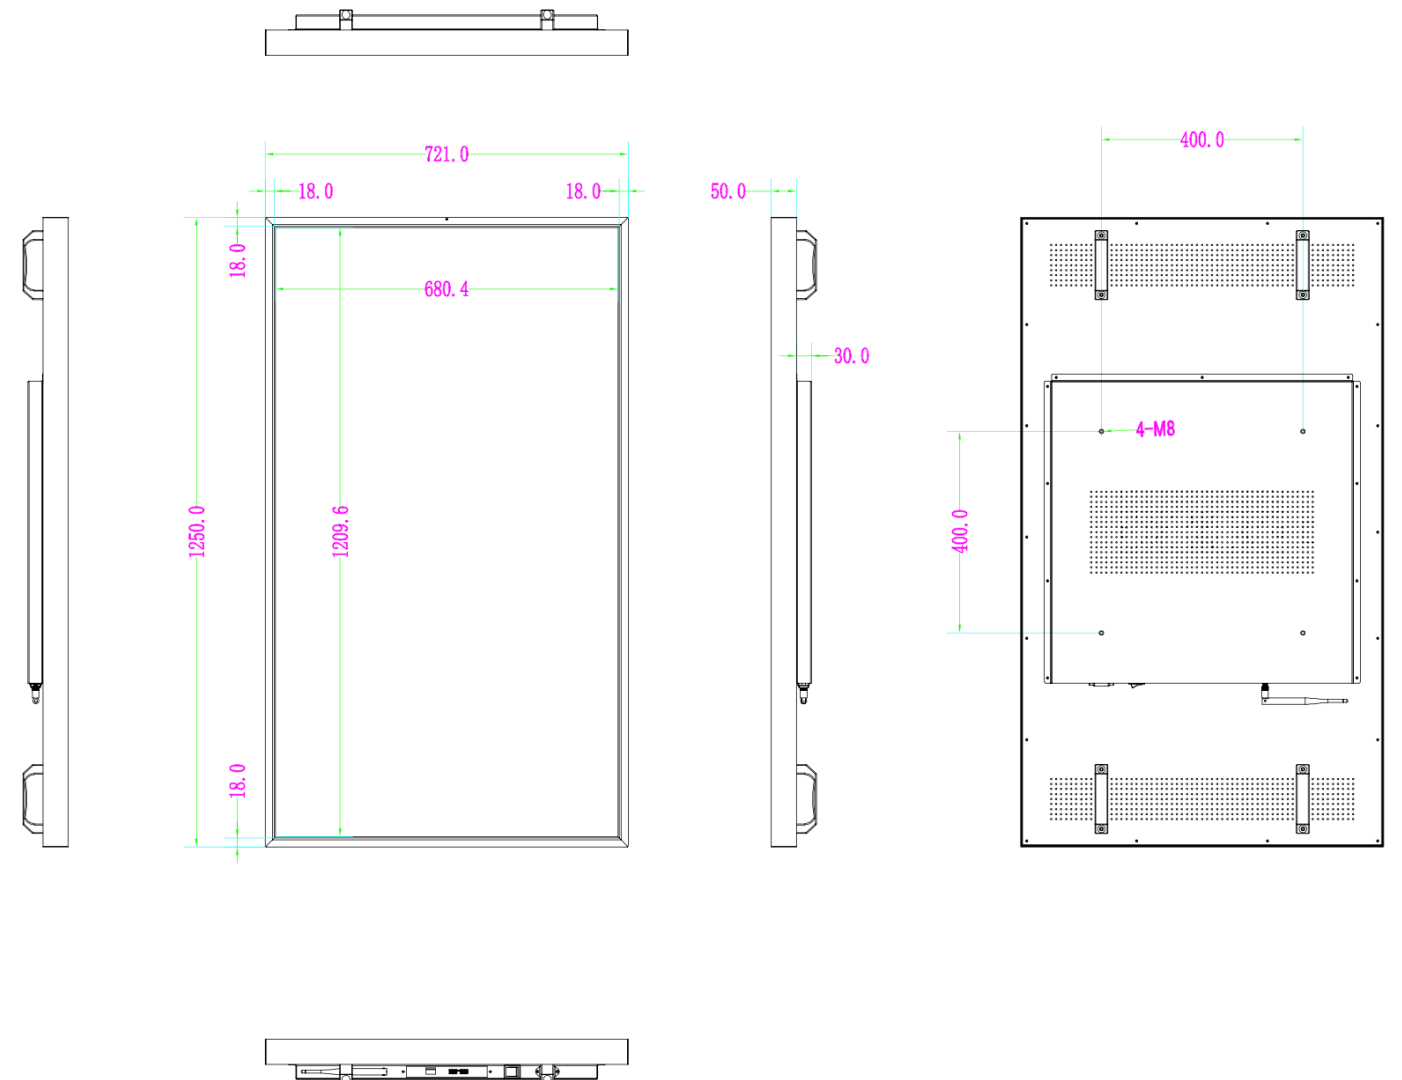

Specifications

TFT Panel

Model No.	AV-ID650WD	AV-ID750WD	AV-ID860WD
Panel size	65inch	75inch	86inch
Active screen size(H)*(V)mm	1428.48*803.52	1649.66*927.93	1895*1066
Monitor dimension (H*V*D)mm	1468.6*843.6*80	1689.6*968.0*90.0	1935*1106*90mm
Maximum resolution	1920*1080 (3840*2160 option)		
Display color	16.7M		
Brightness (nits)	3000nits		
Contrast	1200:1	1200:1	1200:1
Visual angle	178°/178°		
Response time	6ms		
Life(hrs)	>60,000(hrs)		
Orientation	Landscape & Portrait		
Output	Audio out		
External control	IR Receiver, auto-dimming sensor		
Interface	HDMI input		

System (option)

Operating system	Android		
RAM	2G		
ROM	32G		
Interface	USB, LAN		

Appearance

Bezel color	Black, customized		
Bezel width	15.0mm (T/B/L/R)		
Weight	40kg	48kg	68kg
VESA standard mount interface	400*400mm 4*M8	400*400mm 4*M8	400*600mm 4*M8
Special features	Temperature sensor, auto brightness sensor, silence fans cooling source selection		
Installation	Floor-standing or ceiling mounted or wall-mounted		

Drawing

32inch:

43inch:

49inch:

55inch:

Drawing

65inch:

75inch:

86inch: