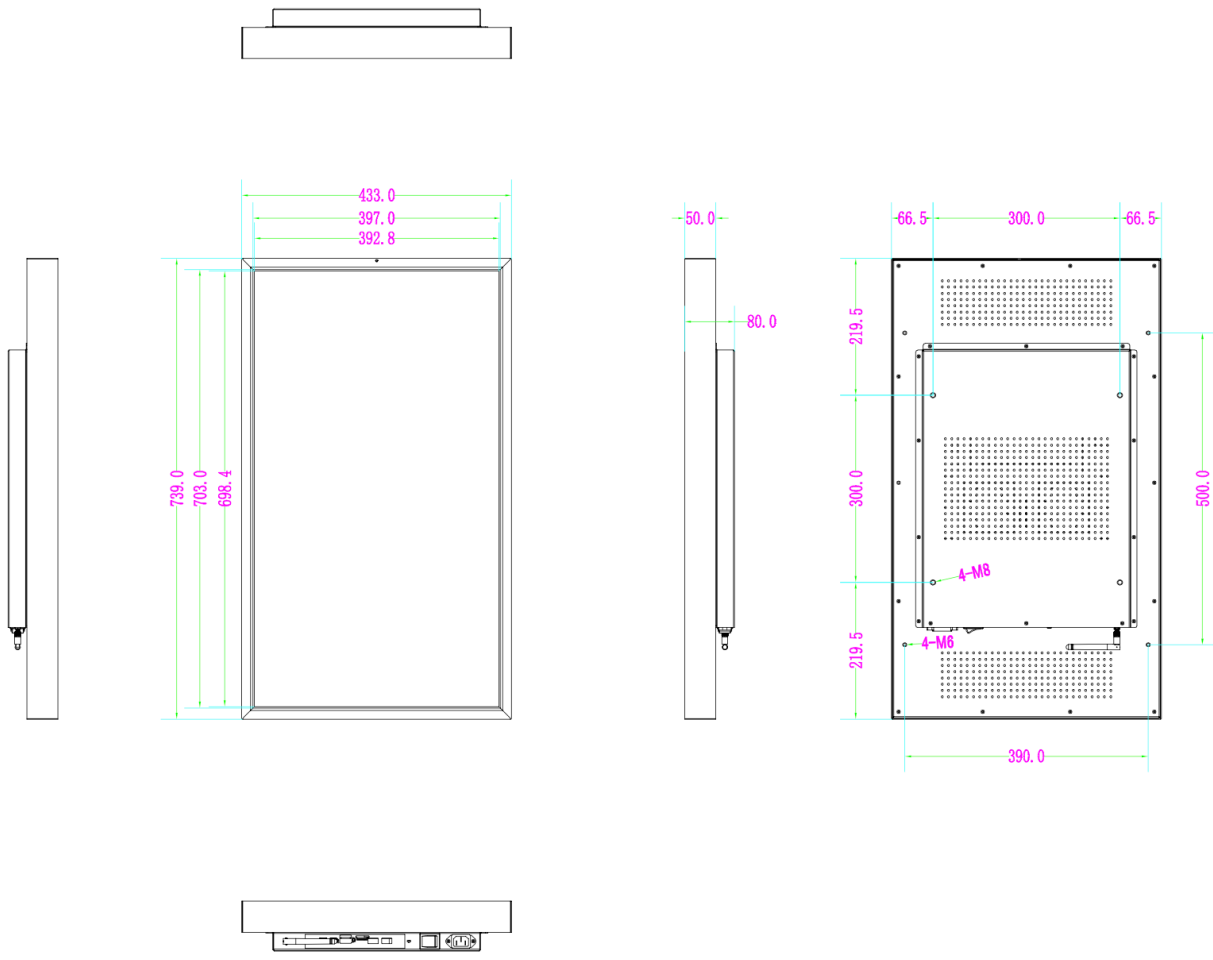

Case story

Specifications**TFT Panel**

Model No.	AV-ID320WD	AV-ID430WD	AV-ID490WD	AV-ID550WD
Panel size	32inch	43inch	49inch	55inch
Active screen size(H)*(V)mm	697*392	941*529	1074*604	1209.6*680.4
Monitor dimension (H*V*D)mm	739*433*80	980*568*85	1114*644*80	1250*721*80
Maximum resolution	1920*1080			1920*1080 or 3840*2160
Display color	16.7M			
Brightness (nits)	2500nits	3000nits-3500nits		
Contrast	1200:1	1200:1	1200:1	1200:1
Visual angle	178°/178°			
Response time	6ms			
Life(hrs)	>60,000(hrs)			
Orientation	Landscape & Portrait			
Output	Audio out			
External control	IR Receiver, auto-dimming sensor			
Interface	HDMI input			

Specifications

TFT Panel

Model No.	AV-ID650WD	AV-ID750WD	AV-ID860WD
Panel size	65inch	75inch	86inch
Active screen size(H)*(V)mm	1428.48*803.52	1649.66*927.93	1895*1066
Monitor dimension (H*V*D)mm	1468.6*843.6*80	1689.6*968.0*90.0	1935*1106*90mm
Maximum resolution	1920*1080 (3840*2160 option)		
Display color	16.7M		
Brightness (nits)	3000nits		
Contrast	1200:1	1200:1	1200:1
Visual angle	178°/178°		
Response time	6ms		
Life(hrs)	>60,000(hrs)		
Orientation	Landscape & Portrait		
Output	Audio out		
External control	IR Receiver, auto-dimming sensor		
Interface	HDMI input		

System (option)

Operating system	Android		
RAM	2G		
ROM	32G		
Interface	USB, LAN		

Appearance

Bezel color	Black, customized		
Bezel width	15.0mm (T/B/L/R)		
Weight	40kg	48kg	68kg
VESA standard mount interface	400*400mm 4*M8	400*400mm 4*M8	400*600mm 4*M8
Special features	Temperature sensor, auto brightness sensor, silence fans cooling source selection		
Installation	Floor-standing or ceiling mounted or wall-mounted		

Drawing

32inch:

43inch:

49inch:

55inch:

Drawing

65inch:

75inch: