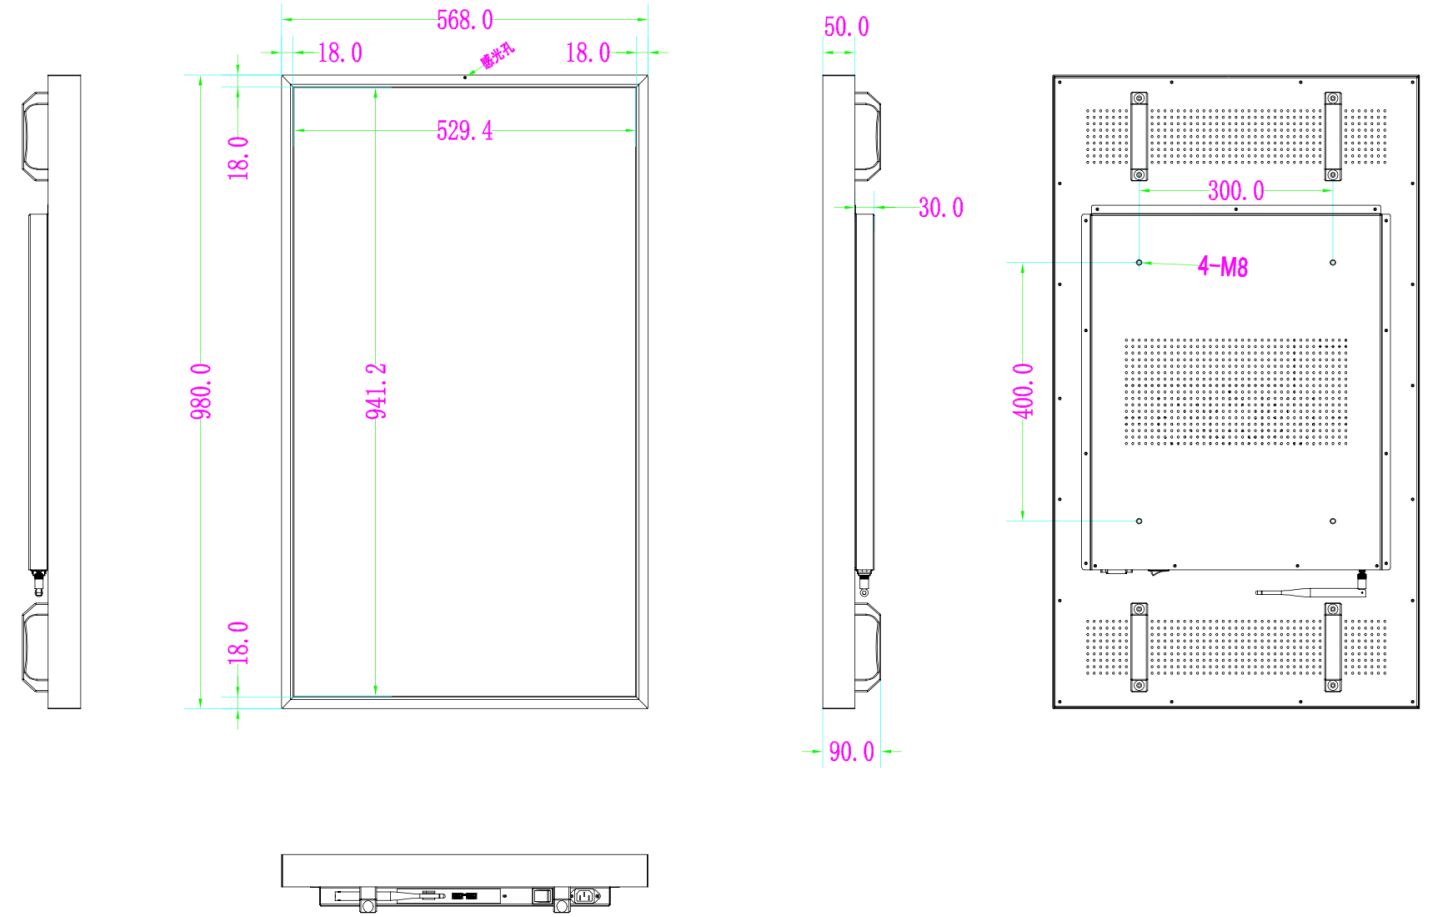

Case story

Specifications**TFT Panel**

Model No.	AV-ID320WD	AV-ID430WD	AV-ID490WD	AV-ID550WD
Panel size	32inch	43inch	49inch	55inch
Active screen size(H)*(V)mm	697*392	941*529	1074*604	1209.6*680.4
Monitor dimension (H*V*D)mm	739*433*80	980*568*85	1114*644*80	1250*721*80
Maximum resolution	1920*1080			1920*1080 or 3840*2160
Display color	16.7M			
Brightness (nits)	2500nits	3000nits-3500nits		
Contrast	1200:1	1200:1	1200:1	1200:1
Visual angle	178°/178°			
Response time	6ms			
Life(hrs)	>60,000(hrs)			
Orientation	Landscape & Portrait			
Output	Audio out			
External control	IR Receiver, auto-dimming sensor			
Interface	HDMI input			

Specifications

TFT Panel

Model No.	AV-ID650WD	AV-ID750WD	AV-ID860WD
Panel size	65inch	75inch	86inch
Active screen size(H)*(V)mm	1428.48*803.52	1649.66*927.93	1895*1066
Monitor dimension (H*V*D)mm	1468.6*843.6*80	1689.6*968.0*90.0	1935*1106*90mm
Maximum resolution	1920*1080 (3840*2160 option)		
Display color	16.7M		
Brightness (nits)	3000nits		
Contrast	1200:1	1200:1	1200:1
Visual angle	178°/178°		
Response time	6ms		
Life(hrs)	>60,000(hrs)		
Orientation	Landscape & Portrait		
Output	Audio out		
External control	IR Receiver, auto-dimming sensor		
Interface	HDMI input		

System (option)

Operating system	Android		
RAM	2G		
ROM	32G		
Interface	USB, LAN		

Appearance

Bezel color	Black, customized		
Bezel width	15.0mm (T/B/L/R)		
Weight	40kg	48kg	68kg
VESA standard mount interface	400*400mm 4*M8	400*400mm 4*M8	400*600mm 4*M8
Special features	Temperature sensor, auto brightness sensor, silence fans cooling source selection		
Installation	Floor-standing or ceiling mounted or wall-mounted		

Drawing

32inch:

43inch:

49inch:

55inch:

Drawing

65inch:

75inch: