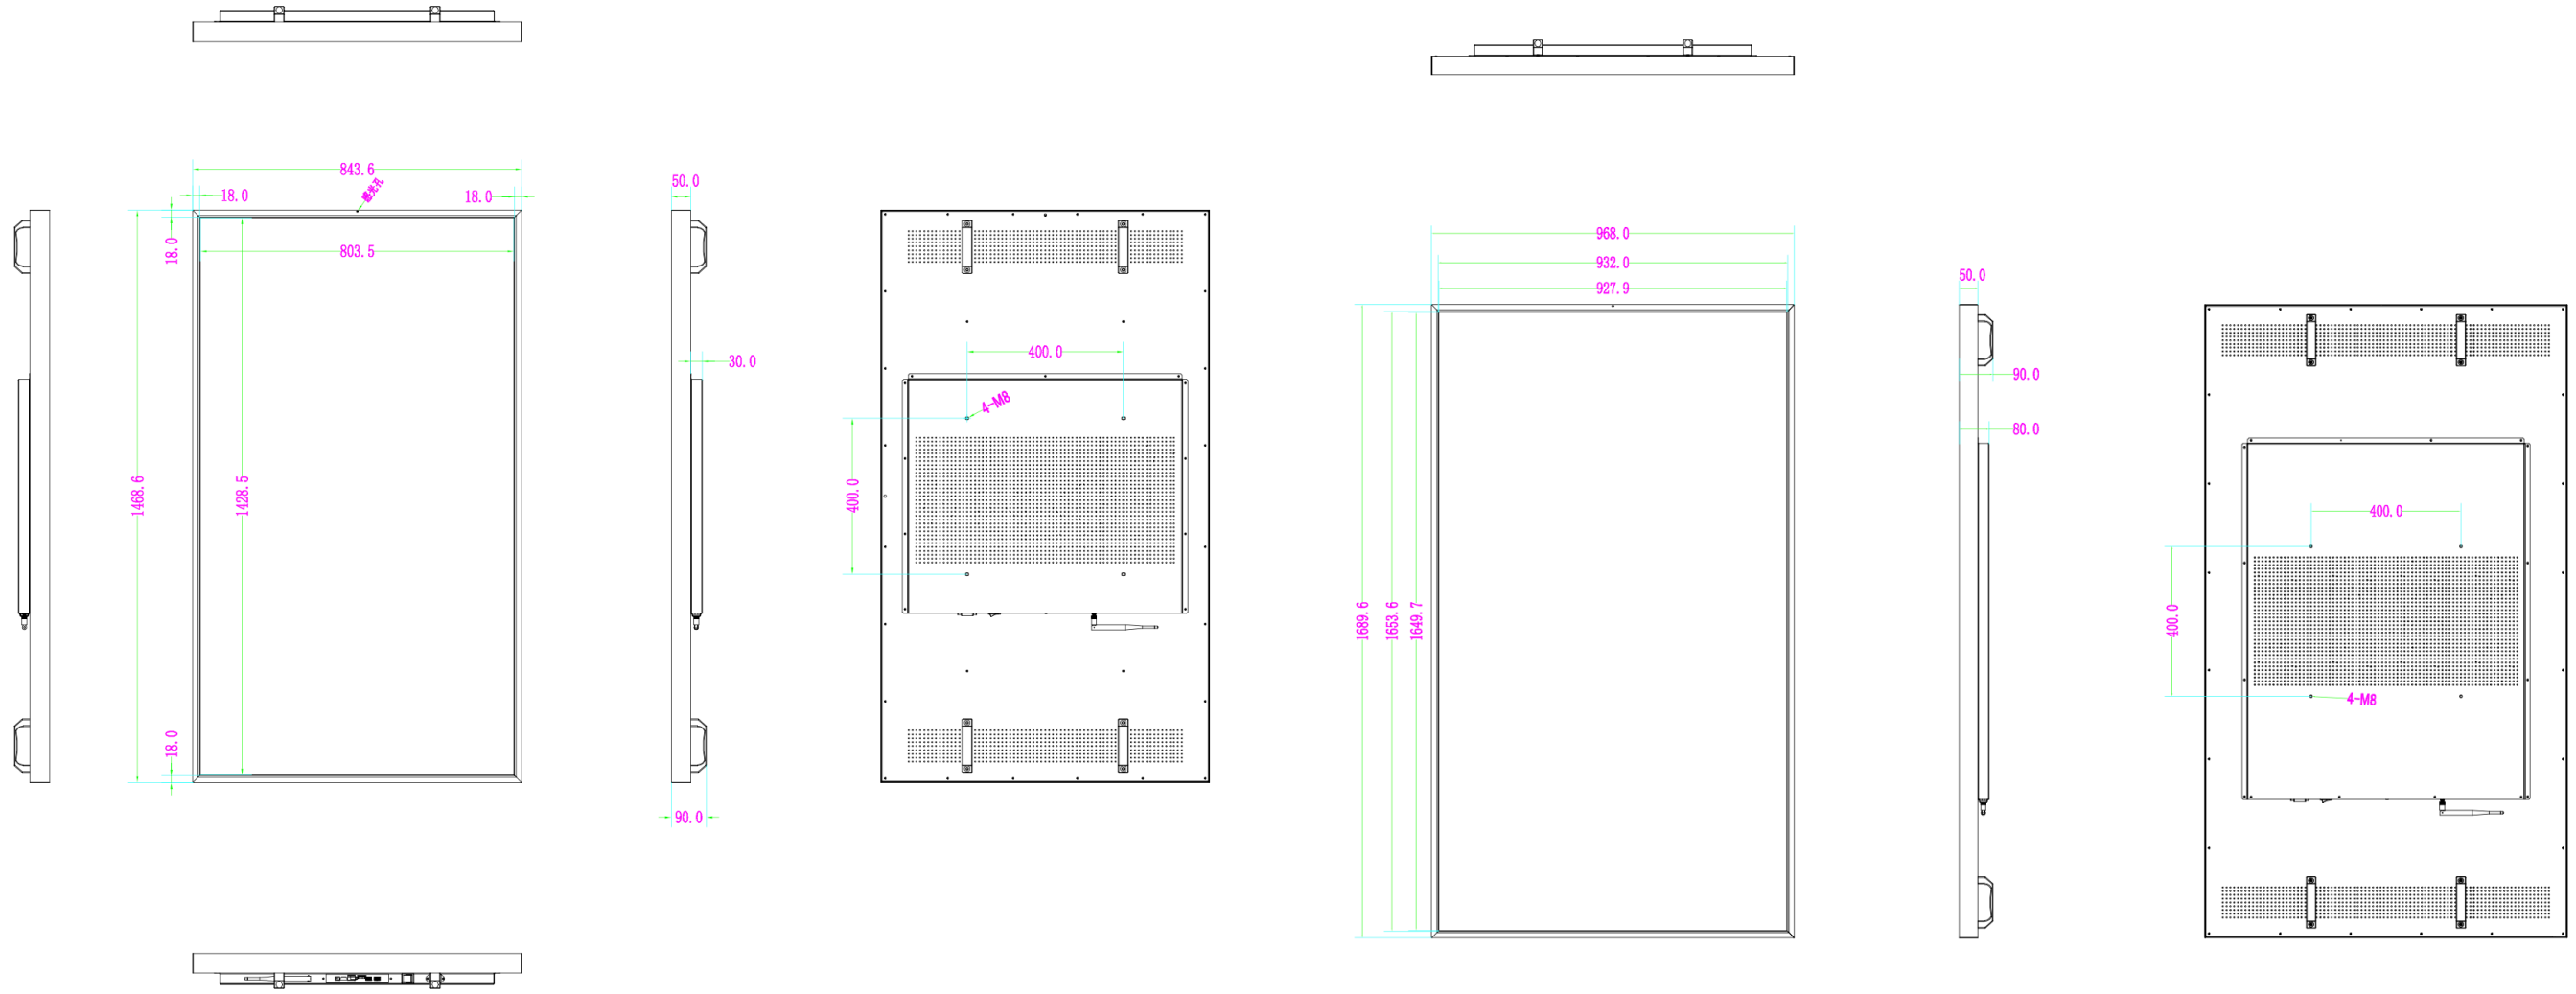

Specifications

TFT Panel

Model No.	AV-ID650WD	AV-ID750WD	AV-ID860WD
Panel size	65inch	75inch	86inch
Active screen size(H)*(V)mm	1428.48*803.52	1649.66*927.93	1895*1066
Monitor dimension (H*V*D)mm	1468.6*843.6*80	1689.6*968.0*90.0	1935*1106*90mm
Maximum resolution	1920*1080 (3840*2160 option)		
Display color	16.7M		
Brightness (nits)	3000nits		
Contrast	1200:1	1200:1	1200:1
Visual angle	178°/178°		
Response time	6ms		
Life(hrs)	>60,000(hrs)		
Orientation	Landscape & Portrait		
Output	Audio out		
External control	IR Receiver, auto-dimming sensor		
Interface	HDMI input		

System (option)

Operating system	Android		
RAM	2G		
ROM	32G		
Interface	USB, LAN		

Appearance

Bezel color	Black, customized		
Bezel width	15.0mm (T/B/L/R)		
Weight	40kg	48kg	68kg
VESA standard mount interface	400*400mm 4*M8	400*400mm 4*M8	400*600mm 4*M8
Special features	Temperature sensor, auto brightness sensor, silence fans cooling source selection		
Installation	Floor-standing or ceiling mounted or wall-mounted		

Drawing

32inch:

43inch:

49inch:

55inch:

Drawing

65inch:

75inch:

86inch: