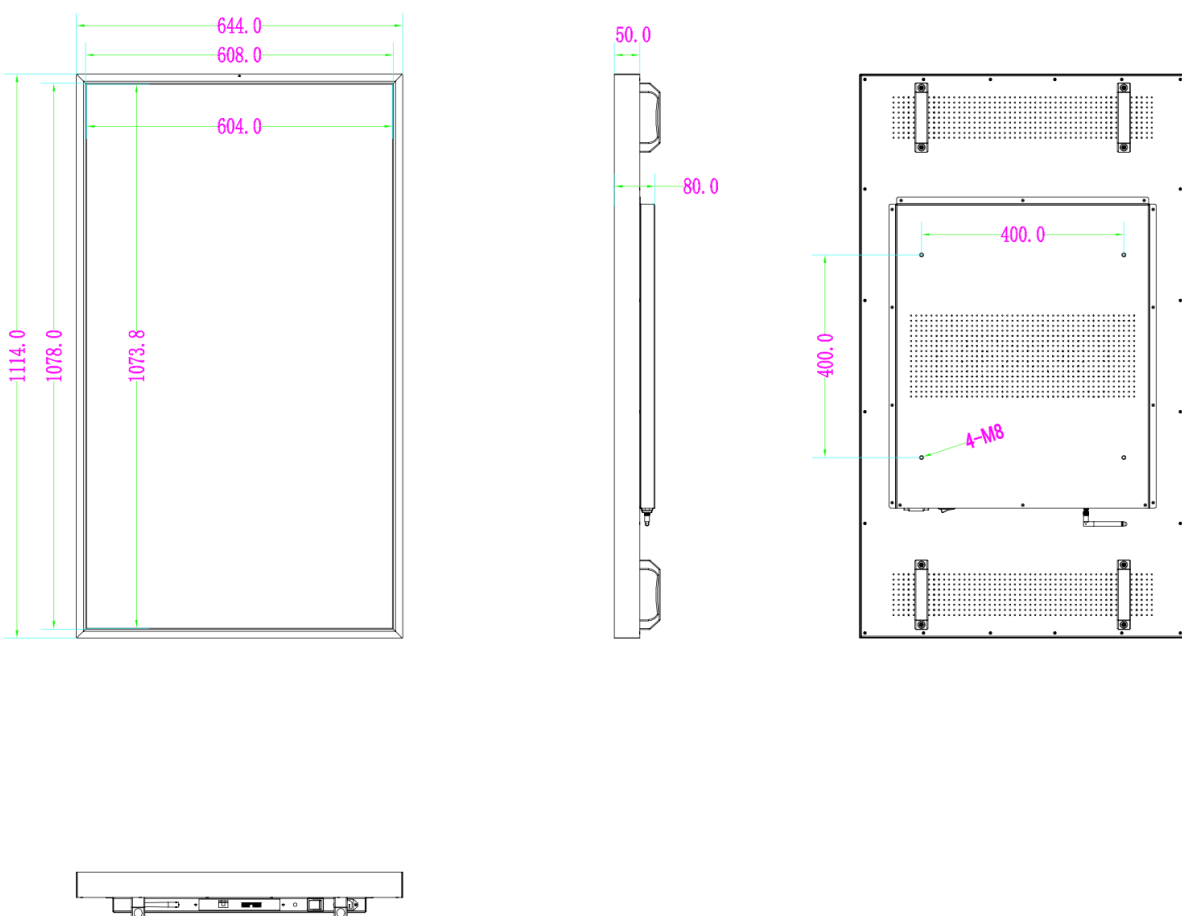

Specifications

TFT Panel

Model No.	AV-ID650WD	AV-ID750WD	AV-ID860WD
Panel size	65inch	75inch	86inch
Active screen size(H)*(V)mm	1428.48*803.52	1649.66*927.93	1895*1066
Monitor dimension (H*V*D)mm	1468.6*843.6*80	1689.6*968.0*90.0	1935*1106*90mm
Maximum resolution	1920*1080 (3840*2160 option)		
Display color	16.7M		
Brightness (nits)	3000nits		
Contrast	1200:1	1200:1	1200:1
Visual angle	178°/178°		
Response time	6ms		
Life(hrs)	>60,000(hrs)		
Orientation	Landscape & Portrait		
Output	Audio out		
External control	IR Receiver, auto-dimming sensor		
Interface	HDMI input		

System (option)

Operating system	Android		
RAM	2G		
ROM	32G		
Interface	USB, LAN		

Appearance

Bezel color	Black, customized		
Bezel width	15.0mm (T/B/L/R)		
Weight	40kg	48kg	68kg
VESA standard mount interface	400*400mm 4*M8	400*400mm 4*M8	400*600mm 4*M8
Special features	Temperature sensor, auto brightness sensor, silence fans cooling source selection		
Installation	Floor-standing or ceiling mounted or wall-mounted		

Drawing

32inch:

43inch:

49inch:

55inch:

Drawing

65inch:

75inch:

86inch: