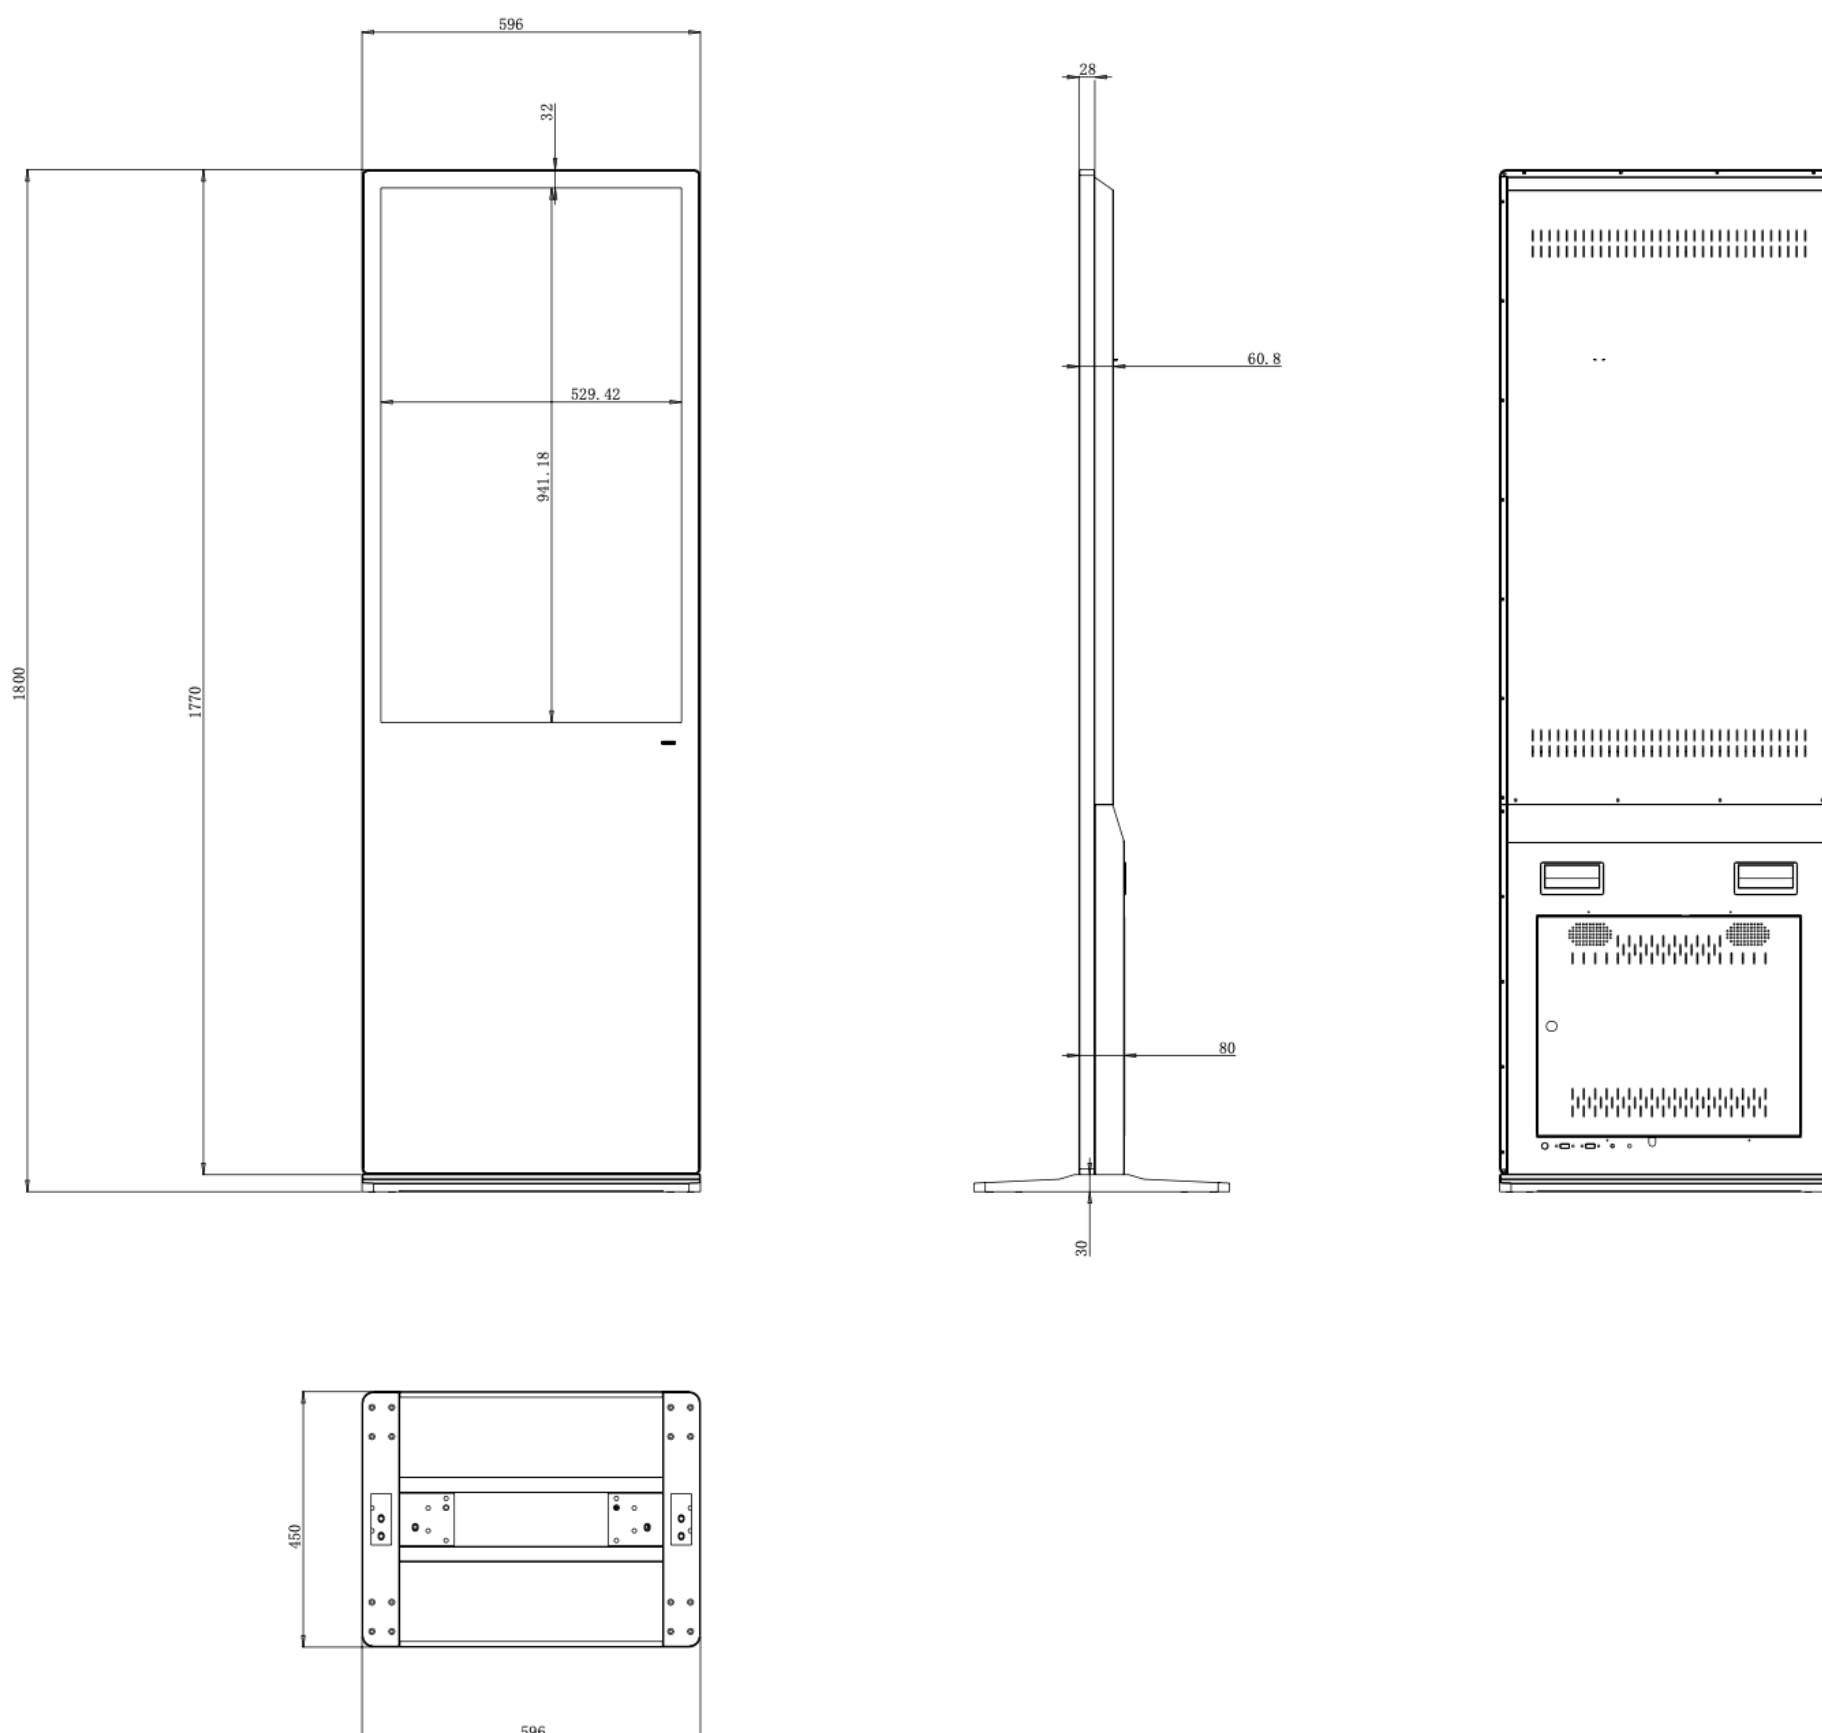

Highlights

1920*1080, Full-HD resolution.

350nits brightness for excellent visual effects

With tempered protective glass, anti-reflective and vandalism

178 degree wide angle view

Ultra-thin and ultra-light hardware case, delicate and beautiful. With built-in speaker, combine audio and visual enjoyment together;

Drawing

Specifications**TFT Panel**

Model No.	AV-ID430-KIOSK
Panel size	43" TFT-LCD
Display area(mm)/mode	941(V)*529(H)
Maximum resolution	1920*1080
Display color	16.7M
Brightness (nits)	350cd/ m ²
Contrast	4000:1
Visual angle	178°/178°
Response time	5ms
Life(hrs)	>60,000(hrs)

System

Operating system	Android 9.0 or Android 11
RAM	2GB
ROM	16GB/32GB
Interface	RJ-45, USB, WIFI, HDMI input optional

Appearance

Color/appearance	Black, customized
Case	Metal case SPCC
Dimension(H*W*D)mm	1800*596*60.8
Net Weight	55kg
Installation	Floor-standing