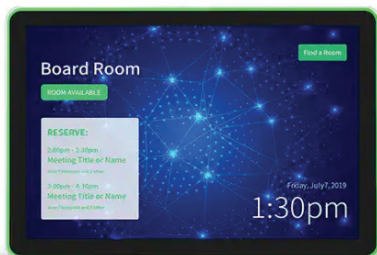

STRETCHED LCD

DESK SHAPE

ROOM BOOKING

HEALTH CARE

FLOOR KIOSK

HANGING LCD