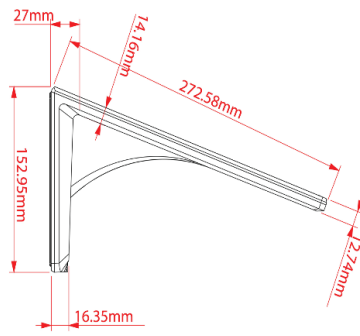

Product Measurement, mm

Unit (Without packaging)			Giftbox (With Packaging)			Carton 2pcs/CTN		
L	W	H	L	W	H	L	W	H
Net(kg)	kg		Net(kg)	kg		Net	kg	
						G.W		

DRAWING:

OTHER MODEL TYPES

OPEN FRAME

NARROW BEZEL