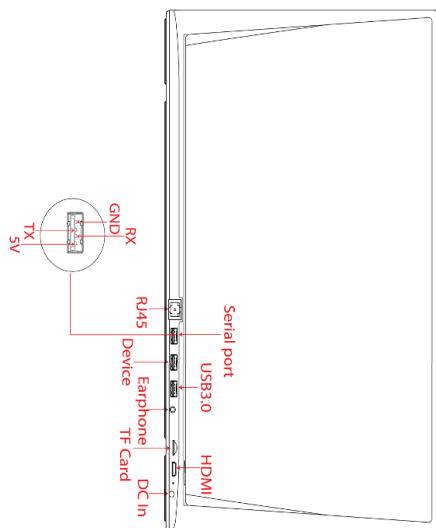

SPECIFICATIONS:

System	CPU	RK3568 Quad core cortex A55
	RAM	2GB Optional4GB
	Internal memory	16GB Optional32GB
	Operation system	Android 11
Display	Touch screen	10-Point capacitive touch
	Panel	17.3"LCD panel
	Resolution	1920*1080
	Display mode	Normally black
	Viewing angle	85/85/85(L/R/U/D)
	Contrast ratio	800
	Luminance	250cd/m2
Network	Aspect Ratio	16:9
	WiFi	802.11b/g/n
	Ethernet	100M/1000M ethernet
	Buletooth	Bluetooth 4.2
Interface	Card slot	TF, support up to 64GB
	USB	USB Host 3.0
	USB	USB Device only
	HDMI	HDMI output, support 4K
	RJ45	Ethernet interface ,(POE function optional IEEE802.3at,POE+,class 4, 25.5W)
	USB	USB for serial (TTL format)
	Power jack	DC power input
	Earphone	3.5mm earphone with microphone
Media play	Video format	MPEG-1,MPEG-2,MPEG-4,H.265,H.264,VC-1,VP8,VP9, etc.,support up to 4K
	Audio format	MP3/WMA/AAC etc.
	Photo	jpeg/PNG
Other	Battery	Optional 4500mAh
	NFC	Optional ,NFC 13.56MHz. ISO14443A/ISO14443B/ISO 15693/Mifare classic/Sony felica
	Speaker	2*2W
	Camera	Routine angle 5.0MP
	Microphone	single microphone
	Working temp	0--40degree
	Certificates	ce/fcc
Accessories	Language	Multi-language
	Adapter	Adapter,12V/2A
	User manual	yes

Product Measurement, mm

Unit (Without packaging)			Giftbox (With Packaging)			Carton 2pcs/CTN		
L	W	H	L	W	H	L	W	H
Net(kg)	kg		Net(kg)	kg		Net	kg	
						G.W		

DRAWING:

OTHER MODEL TYPES

OPEN FRAME

NARROW BEZEL