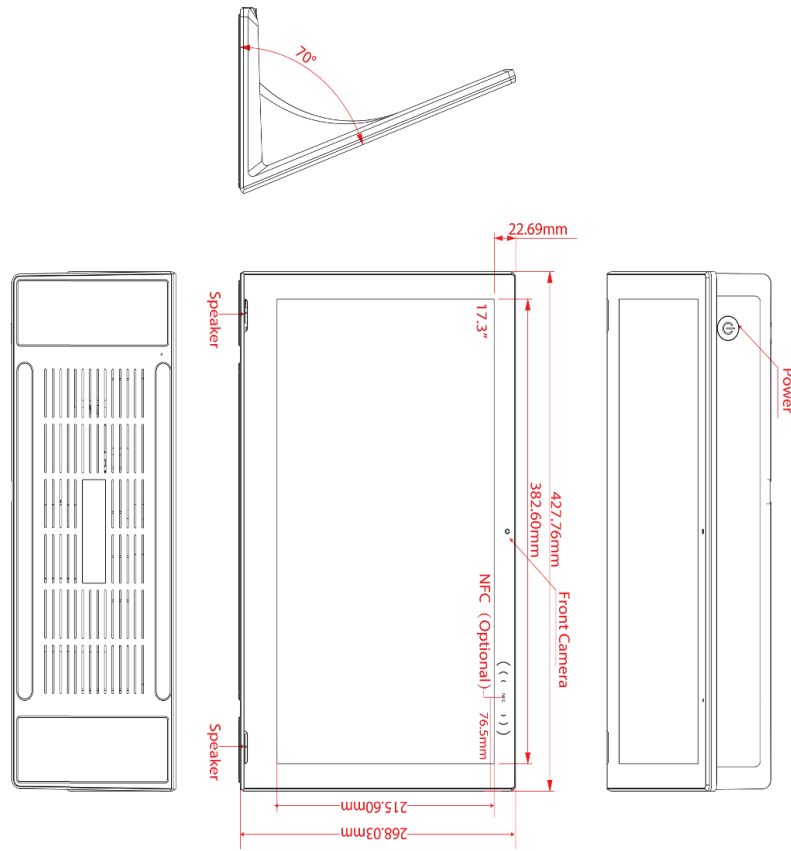

SPECIFICATIONS:

System	CPU	RK3568 Quad core cortex A55
	RAM	2GB Optional4GB
	Internal memory	16GB Optional32GB
	Operation system	Android 11
Display	Touch screen	10-Point capacitive touch
	Panel	17.3"LCD panel
	Resolution	1920*1080
	Display mode	Normally black
	Viewing angle	85/85/85(L/R/U/D)
	Contrast ratio	800
	Luminance	250cd/m2
Network	Aspect Ratio	16:9
	WiFi	802.11b/g/n
	Ethernet	100M/1000M ethernet
	Buletooth	Bluetooth 4.2
Interface	Card slot	TF, support up to 64GB
	USB	USB Host 3.0
	USB	USB Device only
	HDMI	HDMI output, support 4K
	RJ45	Ethernet interface ,(POE function optional IEEE802.3at,POE+,class 4, 25.5W)
	USB	USB for serial (TTL format)
	Power jack	DC power input
	Earphone	3.5mm earphone with microphone
Media play	Video format	MPEG-1,MPEG-2,MPEG-4,H.265,H.264,VC-1,VP8,VP9, etc.,support up to 4K
	Audio format	MP3/WMA/AAC etc.
	Photo	jpeg/PNG
Other	Battery	Optional 4500mAh
	NFC	Optional ,NFC 13.56MHz. ISO14443A/ISO14443B/ISO 15693/Mifare classic/Sony felica
	Speaker	2*2W
	Camera	Routine angle 5.0MP
	Microphone	single microphone
	Working temp	0--40degree
	Certificates	ce/fcc
Accessories	Language	Multi-language
	Adapter	Adapter,12V/2A
	User manual	yes

Product Measurement, mm

Unit (Without packaging)			Giftbox (With Packaging)			Carton 2pcs/CTN		
L	W	H	L	W	H	L	W	H
Net(kg)	kg		Net(kg)	kg		Net	kg	
						G.W		

DRAWING:

OTHER MODEL TYPES

OPEN FRAME

NARROW BEZEL

STRETCHED LCD

DESK SHAPE

ROOM BOOKING

HEALTH CARE

FLOOR KIOSK

HANGING LCD