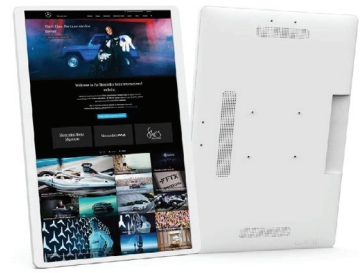

SPECIFICATIONS:

System	CPU	RK3568 Quad core cortex A55
	RAM	2GB Optional4GB
	Internal memory	16GB Optional32GB
	Operation system	Android 11
Display	Touch screen	10-Point capacitive touch
	Panel	17.3"LCD panel
	Resolution	1920*1080
	Display mode	Normally black
	Viewing angle	85/85/85(L/R/U/D)
	Contrast ratio	800
	Luminance	250cd/m2
Network	Aspect Ratio	16:9
	WiFi	802.11b/g/n
	Ethernet	100M/1000M ethernet
	Buletooth	Bluetooth 4.2
Interface	Card slot	TF, support up to 64GB
	USB	USB Host 3.0
	USB	USB Device only
	HDMI	HDMI output, support 4K
	RJ45	Ethernet interface ,(POE function optional IEEE802.3at,POE+,class 4, 25.5W)
	USB	USB for serial (TTL format)
	Power jack	DC power input
	Earphone	3.5mm earphone with microphone
Media play	Video format	MPEG-1,MPEG-2,MPEG-4,H.265,H.264,VC-1,VP8,VP9, etc.,support up to 4K
	Audio format	MP3/WMA/AAC etc.
	Photo	jpeg/PNG
Other	Battery	Optional 4500mAh
	NFC	Optional ,NFC 13.56MHz. ISO14443A/ISO14443B/ISO 15693/Mifare classic/Sony felica
	Speaker	2*2W
	Camera	Routine angle 5.0MP
	Microphone	single microphone
	Working temp	0--40degree
	Certificates	ce/fcc
Accessories	Language	Multi-language
	Adapter	Adapter,12V/2A
	User manual	yes

STRETCHED LCD

DESK SHAPE

ROOM BOOKING

HEALTH CARE

FLOOR KIOSK

HANGING LCD