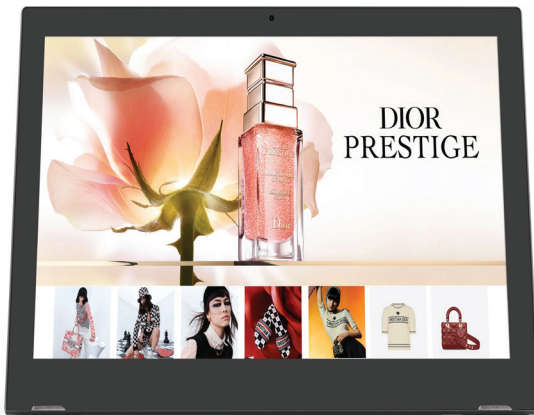

SPECIFICATIONS:

System	CPU	RK3568 Quad core cortex A55
	RAM	2GB Optional4GB
	Internal memory	16GB Optional32GB
	Operation system	Android 11
Display	Touch screen	10-Point capacitive touch
	Panel	17.3"LCD panel
	Resolution	1920*1080
	Display mode	Normally black
	Viewing angle	85/85/85(L/R/U/D)
	Contrast ratio	800
	Luminance	250cd/m2
Network	Aspect Ratio	16:9
	WiFi	802.11b/g/n
	Ethernet	100M/1000M ethernet
	Buletooth	Bluetooth 4.2
Interface	Card slot	TF, support up to 64GB
	USB	USB Host 3.0
	USB	USB Device only
	HDMI	HDMI output, support 4K
	RJ45	Ethernet interface ,(POE function optional IEEE802.3at,POE+,class 4, 25.5W)
	USB	USB for serial (TTL format)
	Power jack	DC power input
	Earphone	3.5mm earphone with microphone
Media play	Video format	MPEG-1,MPEG-2,MPEG-4,H.265,H.264,VC-1,VP8,VP9, etc.,support up to 4K
	Audio format	MP3/WMA/AAC etc.
	Photo	jpeg/PNG
Other	Battery	Optional 4500mAh
	NFC	Optional ,NFC 13.56MHz. ISO14443A/ISO14443B/ISO 15693/Mifare classic/Sony felica
	Speaker	2*2W
	Camera	Routine angle 5.0MP
	Microphone	single microphone
	Working temp	0--40degree
	Certificates	ce/fcc
Accessories	Language	Multi-language
	Adapter	Adapter,12V/2A
	User manual	yes

Product Measurement, mm

Unit (Without packaging)			Giftbox (With Packaging)			Carton 2pcs/CTN		
L	W	H	L	W	H	L	W	H
Net(kg)	kg		Net(kg)	kg		Net	kg	
						G.W