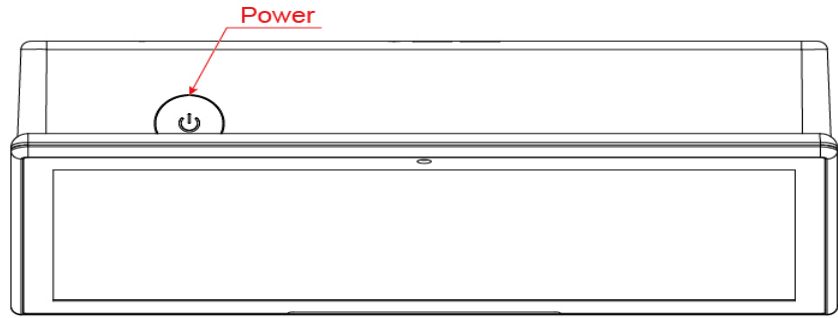

Next pages: technical specs and drawing

PRODUCT SHEET  
 10,1inch Android Display - 6.0  
 ArtNr: EL-1018AIO

Android Counter Model

SPECIFICATIONS:

<b>System</b>	CPU	Quad core cortex A7,1.3G
	RAM	1GB
	Internal memory	8GB
	Operation system	Android 6.0
<b>Display</b>	Panel	10.1"LCD IPS panel
	Resolution	1280*800
	Contrast ratio	800
	Luminance	250cd/m2
	Aspect Ratio	,16:10
<b>Network</b>	WiFi	802.11b/g/n
	Ethernet	Optional, RJ45 convert box(Ext)
	Buletooth	Bluetooth 4.0
<b>Interface</b>	Card slot	TF,Support up to 32GB
	Micro USB	Micro USB OTG
	USB	USB Host
	HDMI	HDMI output
	Power jack	DC power input
	Earphone	3.5mm earphone
	Serial port	4P-2.0mm, serial port
	RJ45	4P-2.0mm connect to RJ45 box
<b>Media play</b>	Video format	MPEG-1,MPEG-2,MPEG-4,H.263,H.264,VC1,RV etc.,support up to 1080p
	Audio format	MP3/WMA/AAC etc.
	Photo	jpeg
<b>Other</b>	Battery	4500mah/3.7V, ~ working 2 hours
	Micphone	yes
	Speaker	2*1W
	Camera	2.0M/P,Front camera
	Language	Multi-language
	Working temp	0--40degree
	Certificates	CE/FCC/ROHS
	Color	White/Black
<b>Accessories</b>	Adapter	Adapter,5V/2A
	User manual	yes

G.W.

Next page Drawing

PRODUCT SHEET  
10,1inch Android Display - 6.0  
ArtNr: EL-1018AIO

Android Counter Model

DRAWINGS

Speaker