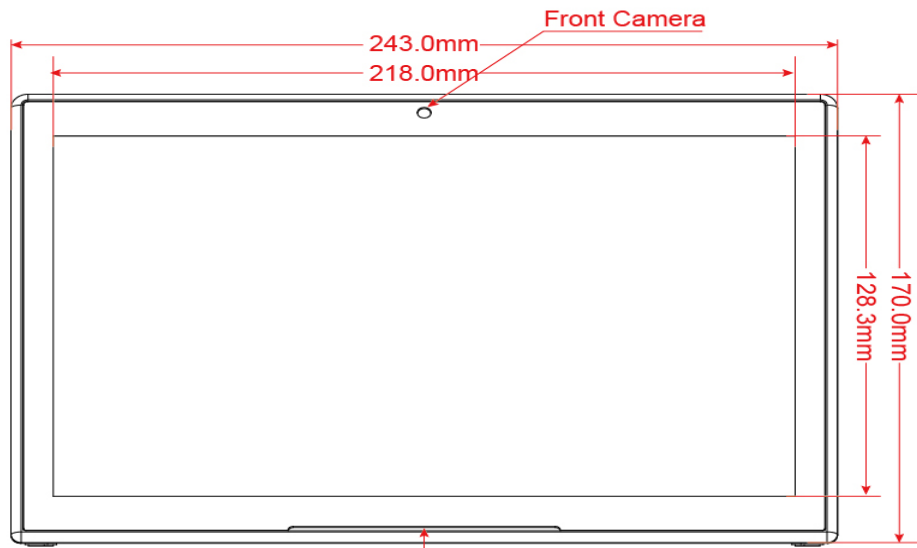

Next pages: technical specs and drawing

PRODUCT SHEET  
 10,1inch Android Display - 6.0  
 ArtNr: EL-1018AIO

Android Counter Model

SPECIFICATIONS:

<b>System</b>	CPU	Quad core cortex A7,1.3G
	RAM	1GB
	Internal memory	8GB
	Operation system	Android 6.0
<b>Display</b>	Panel	10.1"LCD IPS panel
	Resolution	1280*800
	Contrast ratio	800
	Luminance	250cd/m2
	Aspect Ratio	,16:10
<b>Network</b>	WiFi	802.11b/g/n
	Ethernet	Optional, RJ45 convert box(Ext)
	Buletooth	Bluetooth 4.0
<b>Interface</b>	Card slot	TF,Support up to 32GB
	Micro USB	Micro USB OTG
	USB	USB Host
	HDMI	HDMI output
	Power jack	DC power input
	Earphone	3.5mm earphone
	Serial port	4P-2.0mm, serial port
	RJ45	4P-2.0mm connect to RJ45 box
<b>Media play</b>	Video format	MPEG-1,MPEG-2,MPEG-4,H.263,H.264,VC1,RV etc.,support up to 1080p
	Audio format	MP3/WMA/AAC etc.
	Photo	jpeg
<b>Other</b>	Battery	4500mah/3.7V, ~ working 2 hours
	Micphone	yes
	Speaker	2*1W
	Camera	2.0M/P,Front camera
	Language	Multi-language
	Working temp	0--40degree
	Certificates	CE/FCC/ROHS
	Color	White/Black
<b>Accessories</b>	Adapter	Adapter,5V/2A
	User manual	yes

Product Measurement, mm								
Unit (without packaging)			Giftbox (With Packaging) <b>1pc</b>			Carton <b>20 pc/ctn</b>		
L	W	H	L	W	H	L	W	H
243 mm	11.7 mm	170 mm	288 mm	206 mm	119 mm	615 mm	303 mm	437mm
Net(kg) 0.62			Net(kg)			Net(kg)		

G.W.

Next page Drawing

PRODUCT SHEET  
10,1inch Android Display - 6.0  
ArtNr: EL-1018AIO

Android Counter Model

DRAWINGS

Speaker